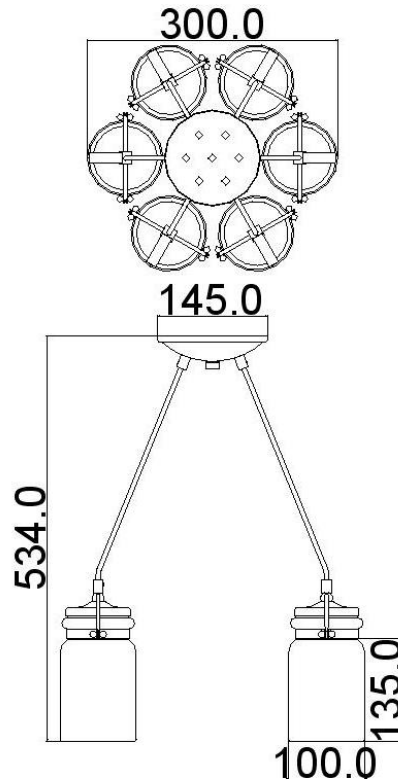

BRAND: Brinley

STYLE: 6Lt Pendant

1. Item Code	KL/BRINLEY6 NI	23. Maximum Drop	3000
2. Drawing No.	KL42877 REV-C Brinley	24. Adjustable?	Yes – Height Adjustable
3. Tested?	No	25. Shade/Glass Material	Clear Glass
4. Final Sign-off Sample Done?	No	26. Shade Width (mm)	100
5. Category	Indoors	27. Shade Height (mm)	135
6. Type	Pendant	28. Shade Depth (mm)	100
7. Finish	Brushed Nickel	29. Size of Back-Plate/Ceiling Rose (mm)	145 x 145
8. IP Rating	N/a	30. Main Material	Steel
9. Class	I	31. Power Cable Colour	Silver
10. Voltage	240v	32. Power Cable Length (mm)	TBC
11. Wattage (1)	6 x Max 60w	33. Chain Length (mm)	N/a
12. Wattage (2)	N/a	34. Rod Length (mm)	N/a
13. Lamp Holder Type (1)	6 x E27	35. PIR	No
14. Lamp Holder Type (2)	N/a	36. Switch Type and location	N/a
15. No. of Lamps	6	37. Connection Method	Terminal Block
16. Lamp Supplied	No	38. Plug Type	N/a
17. Dimmable?	Dependent on Lamp	39. Plug Colour	N/a
18. Lumen Output & Colour Temp	N/a	40. Product Weight (kg)	4.6
19. Overall Width/Diameter (mm)	300	41. Carton Dimensions (mm)	TBC
20. Overall Height (mm)	534 (As Shown)	42. Carton Weight (kg)	TBC
21. Overall Depth (mm)	300	43. Notes 1	
22. Minimum Drop	TBC	44. Notes 2	