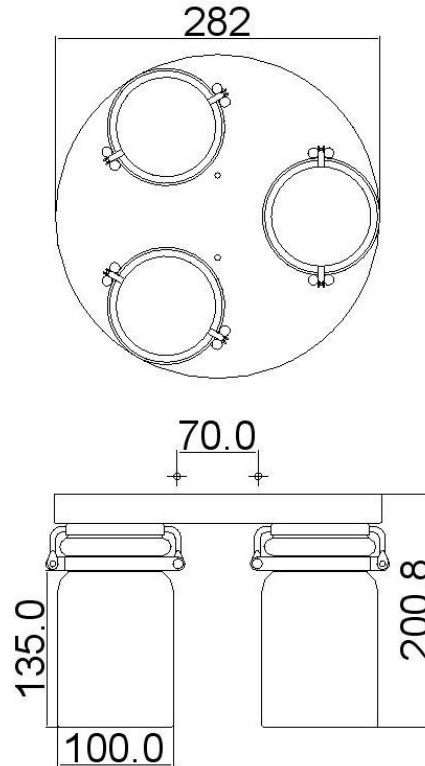

BRAND: Brinley

STYLE: 3Lt Flush

1. Item Code	KL/BRINLEY/F NI or OZ	23. Maximum Drop	N/a
2. Drawing No.	KL42891 REV-A Brinley	24. Adjustable?	No
3. Tested?	No	25. Shade/Glass Material	Clear Glass
4. Final Sign-off Sample Done?	No	26. Shade Width (mm)	100
5. Category	Indoors	27. Shade Height (mm)	135
6. Type	Flush	28. Shade Depth (mm)	100
7. Finish	Brushed Nickel, Old Bronze	29. Size of Back-Plate/Ceiling Rose (mm)	282 x 282
8. IP Rating	N/a	30. Main Material	Steel
9. Class	I	31. Power Cable Colour	N/a
10. Voltage	240v	32. Power Cable Length (mm)	200
11. Wattage (1)	3 x Max 60w	33. Chain Length (mm)	N/a
12. Wattage (2)	N/a	34. Rod Length (mm)	N/a
13. Lamp Holder Type (1)	3 x E27	35. PIR	No
14. Lamp Holder Type (2)	N/a	36. Switch Type and location	N/a
15. No. of Lamps	3	37. Connection Method	Terminal Block
16. Lamp Supplied	No	38. Plug Type	N/a
17. Dimmable?	Dependent on Lamp	39. Plug Colour	N/a
18. Lumen Output & Colour Temp	N/a	40. Product Weight (kg)	2.5
19. Overall Width/Diameter (mm)	282	41. Carton Dimensions (mm)	TBC
20. Overall Height (mm)	200.8	42. Carton Weight (kg)	TBC
21. Overall Depth (mm)	282	43. Notes 1	
22. Minimum Drop	N/a	44. Notes 2	