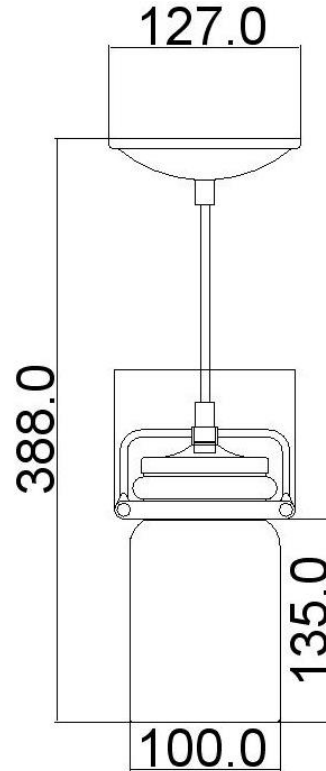

BRAND: Brinley

STYLE: 1Lt Pendant

1. Item Code	KL/BRINLEY/MP NI	23. Maximum Drop	3000
2. Drawing No.	KL42878 REV-C Brinley	24. Adjustable?	Yes – Height Adjustable
3. Tested?	No	25. Shade/Glass Material	Clear Glass
4. Final Sign-off Sample Done?	No	26. Shade Width (mm)	100
5. Category	Indoors	27. Shade Height (mm)	135
6. Type	Pendant	28. Shade Depth (mm)	100
7. Finish	Brushed Nickel	29. Size of Back-Plate/Ceiling Rose (mm)	127 x 127
8. IP Rating	N/a	30. Main Material	Steel
9. Class	I	31. Power Cable Colour	Silver
10. Voltage	240v	32. Power Cable Length (mm)	TBC
11. Wattage (1)	1 x Max 60w	33. Chain Length (mm)	N/a
12. Wattage (2)	N/a	34. Rod Length (mm)	N/a
13. Lamp Holder Type (1)	1 x E27	35. PIR	No
14. Lamp Holder Type (2)	N/a	36. Switch Type and location	N/a
15. No. of Lamps	1	37. Connection Method	Terminal Block
16. Lamp Supplied	No	38. Plug Type	N/a
17. Dimmable?	Dependent on Lamp	39. Plug Colour	N/a
18. Lumen Output & Colour Temp	N/a	40. Product Weight (kg)	0.8
19. Overall Width/Diameter (mm)	127	41. Carton Dimensions (mm)	TBC
20. Overall Height (mm)	388 (As Shown)	42. Carton Weight (kg)	TBC
21. Overall Depth (mm)	127	43. Notes 1	
22. Minimum Drop	TBC	44. Notes 2	