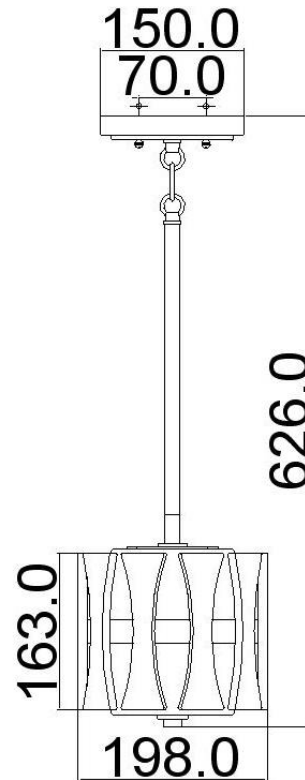

BRAND: Cirus

STYLE: ILt Mini Pendant

1. Item Code	KL/CIRUS/MP	23. Maximum Drop	1236
2. Drawing No.	Cirus mp 43755AUB REV-A	24. Adjustable?	YES – Height Adjustable
3. Tested?	No	25. Shade/Glass Material	White Linen Shade with Tempered Etched Glass Diffuser
4. Final Sign-off Sample Done?	No	26. Shade Width (mm)	128
5. Category	Indoors	27. Shade Height (mm)	174
6. Type	Pendant	28. Shade Depth (mm)	128
7. Finish	Brushed Nickel and Auburn Wood Finish	29. Size of Back-Plate/Ceiling Rose (mm)	Diameter 150
8. IP Rating	N/A	30. Main Material	Steel, Wood
9. Class	I	31. Power Cable Colour	Clear Silver
10. Voltage	240v	32. Power Cable Length (mm)	1800
11. Wattage (1)	1 X Max 100w	33. Chain Length (mm)	N/A
12. Wattage (2)	N/A	34. Rod Length (mm)	2 X 305mm, 2 X 152mm
13. Lamp Holder Type (1)	1 X E27	35. PIR	NO
14. Lamp Holder Type (2)	N/A	36. Switch Type and location	N/A
15. No. of Lamps	1	37. Connection Method	Terminal Block
16. Lamp Supplied	No	38. Plug Type	N/A
17. Dimmable?	Dependent On Lamp	39. Plug Colour	N/A
18. Lumen Output & Colour Temp	N/A	40. Product Weight (kg)	2.3
19. Overall Width/Diameter (mm)	198	41. Carton Dimensions (mm)	350 x 260 x 280
20. Overall Height (mm)	626 (As Shown)	42. Carton Weight (kg)	3.0
21. Overall Depth (mm)	198	43. Notes 1	
22. Minimum Drop	321	44. Notes 2	