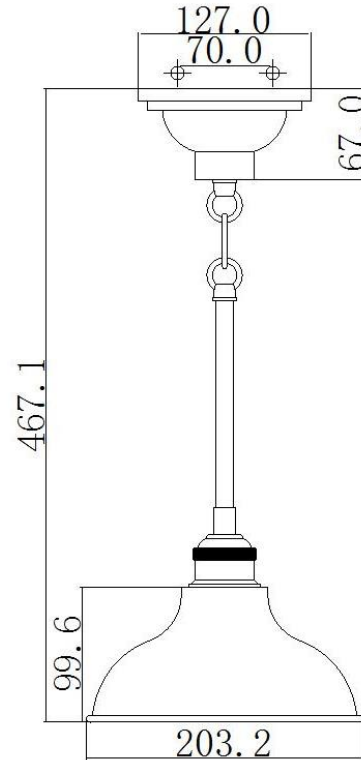

BRAND: COBSON
STYLE: ILT PENDANT SMALL

1. Item Code	KL/COBSONTRIO BR or OZ or PN	23. Maximum Drop	1168
2. Drawing No.	KL42579 REV-A cobson	24. Adjustable?	YES – Height Adjustable
3. Tested?	No	25. Shade/Glass Material	STEEL
4. Final Sign-off Sample Done?	No	26. Shade Width (mm)	203.2
5. Category	INDOORS	27. Shade Height (mm)	99.6
6. Type	PENDANT	28. Shade Depth (mm)	203.2
7. Finish	Natural Brass, Old Bronze, Polished Nickel	29. Size of Back-Plate/Ceiling Rose (mm)	127 X 127 X 67
8. IP Rating	N/A	30. Main Material	STEEL
9. Class	I	31. Power Cable Colour	NB – BROWN, PN – SILVER, OB – BROWN
10. Voltage	240V	32. Power Cable Length (mm)	3048
11. Wattage (1)	1 X 60W	33. Chain Length (mm)	N/A
12. Wattage (2)	N/A	34. Rod Length (mm)	2 x 305mm, 2 x 152mm
13. Lamp Holder Type (1)	1 X E27	35. PIR	NO
14. Lamp Holder Type (2)	N/A	36. Switch Type and location	N/A
15. No. of Lamps	1	37. Connection Method	Terminal Block
16. Lamp Supplied	NO	38. Plug Type	N/A
17. Dimmable?	DEPENDANT ON LAMP	39. Plug Colour	N/A
18. Lumen Output & Colour Temp	N/A	40. Product Weight (kg)	1.4KG
19. Overall Width/Diameter (mm)	203.2	41. Carton Dimensions (mm)	285 x 265 x 185
20. Overall Height (mm)	467.1	42. Carton Weight (kg)	2
21. Overall Depth (mm)	203.2	43. Notes 1	
22. Minimum Drop	315	44. Notes 2	