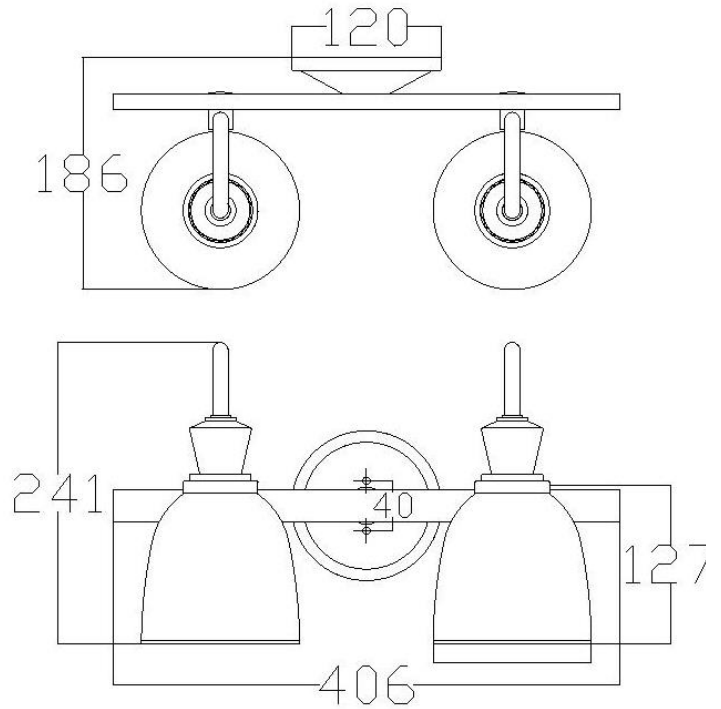

BRAND: Cora

STYLE: 2Lt Wall Light

1. Item Code	KL/CORA2 BATH	23. Maximum Drop	N/a
2. Drawing No.	E658-2 - 45642CH	24. Adjustable?	No
3. Tested?	No	25. Shade/Glass Material	Clear Ribbed (Etched Inside) Glass
4. Final Sign-off Sample Done?	No	26. Shade Width (mm)	127
5. Category	Bathroom	27. Shade Height (mm)	127
6. Type	Wall Light	28. Shade Depth (mm)	127
7. Finish	Chrome	29. Size of Back-Plate/Ceiling Rose (mm)	120 x 120
8. IP Rating	IP44	30. Main Material	Steel, Glass
9. Class	I	31. Power Cable Colour	N/a
10. Voltage	240v	32. Power Cable Length (mm)	200
11. Wattage (1)	2 x 3.5w	33. Chain Length (mm)	N/a
12. Wattage (2)	N/a	34. Rod Length (mm)	N/a
13. Lamp Holder Type (1)	2 x G9 LED	35. PIR	No
14. Lamp Holder Type (2)	N/a	36. Switch Type and location	N/a
15. No. of Lamps	2	37. Connection Method	IP44 Terminal Block
16. Lamp Supplied	Yes	38. Plug Type	N/a
17. Dimmable?	Not with Lamp Supplied	39. Plug Colour	N/a
18. Lumen Output & Colour Temp	Lamps: 640Lm & 3000k	40. Product Weight (kg)	2.34
19. Overall Width/Diameter (mm)	406	41. Carton Dimensions (mm)	445 x 229 x 349
20. Overall Height (mm)	241	42. Carton Weight (kg)	3.47
21. Overall Depth (mm)	186	43. Notes 1	Can Be Mounted Either Way Up
22. Minimum Drop	N/a	44. Notes 2	