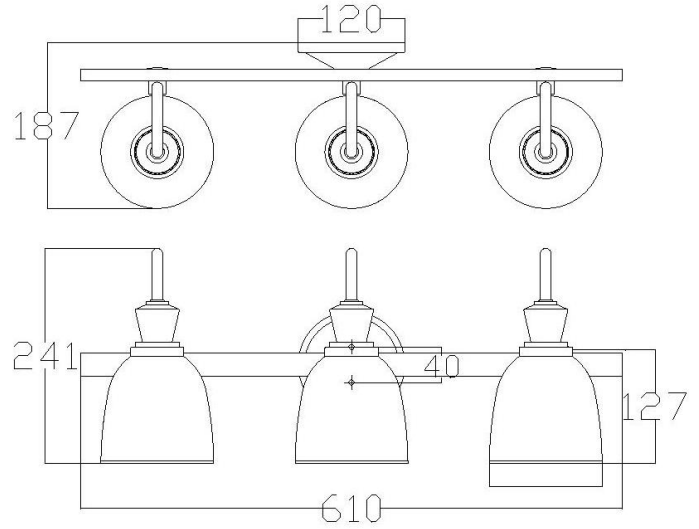

BRAND: Cora
STYLE: 3Lt Wall Light

1. Item Code	KL/CORA3 BATH	23. Maximum Drop	N/a
2. Drawing No.	E658-3 - 45643CH	24. Adjustable?	No
3. Tested?	No	25. Shade/Glass Material	Clear Ribbed (Etched Inside) Glass
4. Final Sign-off Sample Done?	No	26. Shade Width (mm)	127
5. Category	Bathroom	27. Shade Height (mm)	127
6. Type	Wall Light	28. Shade Depth (mm)	127
7. Finish	Chrome	29. Size of Back-Plate/Ceiling Rose (mm)	120 x 120
8. IP Rating	IP44	30. Main Material	Steel, Glass
9. Class	I	31. Power Cable Colour	N/a
10. Voltage	240v	32. Power Cable Length (mm)	200
11. Wattage (1)	3 x 3.5w	33. Chain Length (mm)	N/a
12. Wattage (2)	N/a	34. Rod Length (mm)	N/a
13. Lamp Holder Type (1)	3 x G9 LED	35. PIR	No
14. Lamp Holder Type (2)	N/a	36. Switch Type and location	N/a
15. No. of Lamps	3	37. Connection Method	IP44 Terminal Block
16. Lamp Supplied	Yes	38. Plug Type	N/a
17. Dimmable?	Not with Lamp Supplied	39. Plug Colour	N/a
18. Lumen Output & Colour Temp	Lamps: 960Lm & 3000k	40. Product Weight (kg)	3.36
19. Overall Width/Diameter (mm)	610	41. Carton Dimensions (mm)	648 x 229 x 449
20. Overall Height (mm)	241	42. Carton Weight (kg)	4.93
21. Overall Depth (mm)	186	43. Notes 1	Can Be Mounted Either Way Up
22. Minimum Drop	N/a	44. Notes 2	