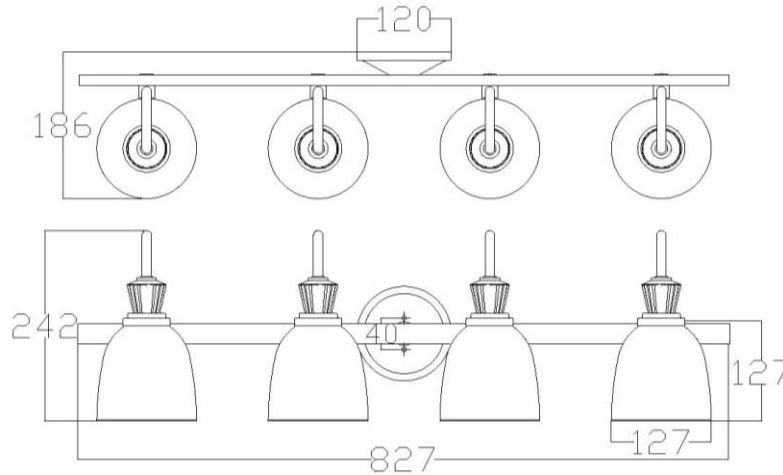

BRAND: Cora

STYLE: 4Lt Wall Light

1. Item Code	KL/CORA4 BATH	23. Maximum Drop	N/a
2. Drawing No.	E658-4 - 45644CH	24. Adjustable?	No
3. Tested?	No	25. Shade/Glass Material	Clear Ribbed (Etched Inside) Glass
4. Final Sign-off Sample Done?	No	26. Shade Width (mm)	127
5. Category	Bathroom	27. Shade Height (mm)	127
6. Type	Wall Light	28. Shade Depth (mm)	127
7. Finish	Chrome	29. Size of Back-Plate/Ceiling Rose (mm)	120 x 120
8. IP Rating	IP44	30. Main Material	Steel, Glass
9. Class	I	31. Power Cable Colour	N/a
10. Voltage	240v	32. Power Cable Length (mm)	200
11. Wattage (1)	4 x 3.5w	33. Chain Length (mm)	N/a
12. Wattage (2)	N/a	34. Rod Length (mm)	N/a
13. Lamp Holder Type (1)	4 x G9 LED	35. PIR	No
14. Lamp Holder Type (2)	N/a	36. Switch Type and location	N/a
15. No. of Lamps	4	37. Connection Method	IP44 Terminal Block
16. Lamp Supplied	Yes	38. Plug Type	N/a
17. Dimmable?	Not with Lamp Supplied	39. Plug Colour	N/a
18. Lumen Output & Colour Temp	Lamps: 1280Lm & 3000k	40. Product Weight (kg)	3.96
19. Overall Width/Diameter (mm)	827	41. Carton Dimensions (mm)	876 x 229 x 349
20. Overall Height (mm)	242	42. Carton Weight (kg)	6.67
21. Overall Depth (mm)	186	43. Notes 1	Can Be Mounted Either Way Up
22. Minimum Drop	N/a	44. Notes 2	