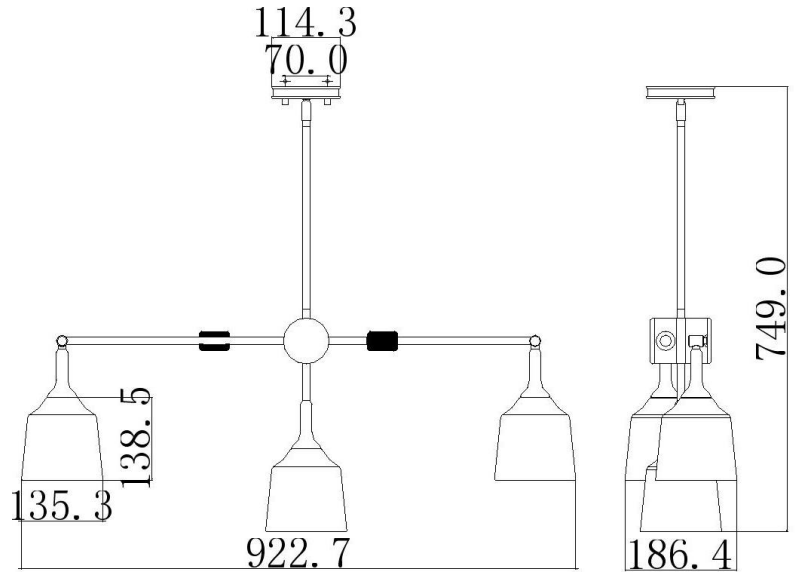

BRAND: Danika

STYLE: 3Lt Linear Chandelier

1. Item Code	KL/DANIKA/	23. Maximum Drop	2921
2. Drawing No.	K43680 danika	24. Adjustable?	Yes – Height and Width Adjustable
3. Tested?	No	25. Shade/Glass Material	White Steel
4. Final Sign-off Sample Done?	No	26. Shade Width (mm)	135.3
5. Category	Indoors	27. Shade Height (mm)	138.5
6. Type	Chandelier	28. Shade Depth (mm)	135.3
7. Finish	White/ Light Wood	29. Size of Back-Plate/Ceiling Rose (mm)	114.3 x 114.3
8. IP Rating	N/a	30. Main Material	Steel, Wood
9. Class	I	31. Power Cable Colour	White
10. Voltage	240v	32. Power Cable Length (mm)	1500
11. Wattage (1)	3 x Max 60w	33. Chain Length (mm)	N/a
12. Wattage (2)	N/a	34. Rod Length (mm)	2 x 304mm, 2 x 152mm
13. Lamp Holder Type (1)	3 x E27	35. PIR	No
14. Lamp Holder Type (2)	N/a	36. Switch Type and location	N/a
15. No. of Lamps	3	37. Connection Method	Terminal Block
16. Lamp Supplied	No	38. Plug Type	N/a
17. Dimmable?	Dependent om Lamp	39. Plug Colour	N/a
18. Lumen Output & Colour Temp	N/a	40. Product Weight (kg)	3.35
19. Overall Width/Diameter (mm)	922.7	41. Carton Dimensions (mm)	930 x 380 x 220
20. Overall Height (mm)	749 (As Shown)	42. Carton Weight (kg)	5.35
21. Overall Depth (mm)	186.4	43. Notes 1	
22. Minimum Drop	Tbc	44. Notes 2	