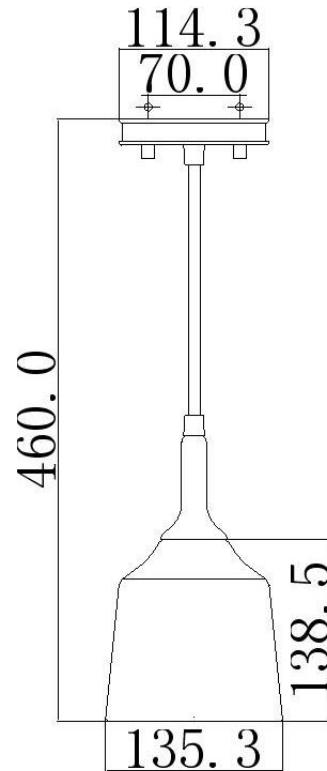

BRAND: Danika

STYLE: 1Lt Mini Pendant

1. Item Code	KL/DANIKA/MP	23. Maximum Drop	2921
2. Drawing No.	K43682 danika	24. Adjustable?	Yes – Height Adjustable
3. Tested?	No	25. Shade/Glass Material	White Steel
4. Final Sign-off Sample Done?	No	26. Shade Width (mm)	135.3
5. Category	Indoors	27. Shade Height (mm)	138.5
6. Type	Pendant	28. Shade Depth (mm)	135.3
7. Finish	White/ Light Wood	29. Size of Back-Plate/Ceiling Rose (mm)	114.3 x 114.3
8. IP Rating	N/a	30. Main Material	Steel, Wood
9. Class	I	31. Power Cable Colour	White
10. Voltage	240v	32. Power Cable Length (mm)	800
11. Wattage (1)	1 x Max 60w	33. Chain Length (mm)	N/a
12. Wattage (2)	N/a	34. Rod Length (mm)	N/a
13. Lamp Holder Type (1)	1 x E27	35. PIR	No
14. Lamp Holder Type (2)	N/a	36. Switch Type and location	N/a
15. No. of Lamps	1	37. Connection Method	Terminal Block
16. Lamp Supplied	No	38. Plug Type	N/a
17. Dimmable?	Dependent om Lamp	39. Plug Colour	N/a
18. Lumen Output & Colour Temp	N/a	40. Product Weight (kg)	0.85
19. Overall Width/Diameter (mm)	135.3	41. Carton Dimensions (mm)	360 x 210 x 220
20. Overall Height (mm)	460 (As Shown)	42. Carton Weight (kg)	1.35
21. Overall Depth (mm)	135.3	43. Notes 1	
22. Minimum Drop	Tbc	44. Notes 2	