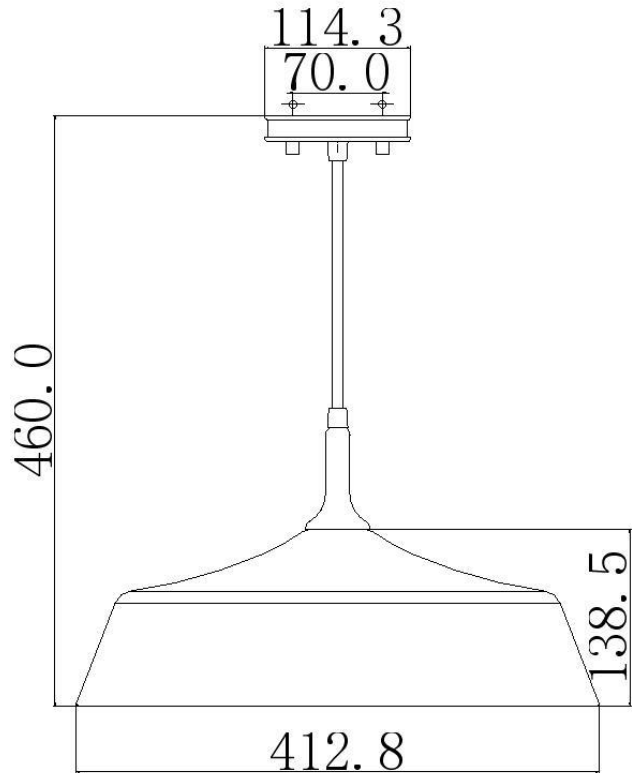

BRAND: Danika

STYLE: 1Lt Pendant

1. Item Code	KL/DANIKA/P	23. Maximum Drop	2921
2. Drawing No.	K43683 danika	24. Adjustable?	Yes – Height Adjustable
3. Tested?	No	25. Shade/Glass Material	White Steel
4. Final Sign-off Sample Done?	No	26. Shade Width (mm)	412.8
5. Category	Indoors	27. Shade Height (mm)	138.5
6. Type	Pendant	28. Shade Depth (mm)	412.8
7. Finish	White/ Light Wood	29. Size of Back-Plate/Ceiling Rose (mm)	114.3 x 114.3
8. IP Rating	N/a	30. Main Material	Steel, Wood
9. Class	I	31. Power Cable Colour	White
10. Voltage	240v	32. Power Cable Length (mm)	800
11. Wattage (1)	1 x Max 60w	33. Chain Length (mm)	N/a
12. Wattage (2)	N/a	34. Rod Length (mm)	N/a
13. Lamp Holder Type (1)	1 x E27	35. PIR	No
14. Lamp Holder Type (2)	N/a	36. Switch Type and location	N/a
15. No. of Lamps	1	37. Connection Method	Terminal Block
16. Lamp Supplied	No	38. Plug Type	N/a
17. Dimmable?	Dependent om Lamp	39. Plug Colour	N/a
18. Lumen Output & Colour Temp	N/a	40. Product Weight (kg)	1.6
19. Overall Width/Diameter (mm)	412.8	41. Carton Dimensions (mm)	480 x 480 x 210
20. Overall Height (mm)	460 (As Shown)	42. Carton Weight (kg)	3.25
21. Overall Depth (mm)	412.8	43. Notes 1	
22. Minimum Drop	Tbc	44. Notes 2	