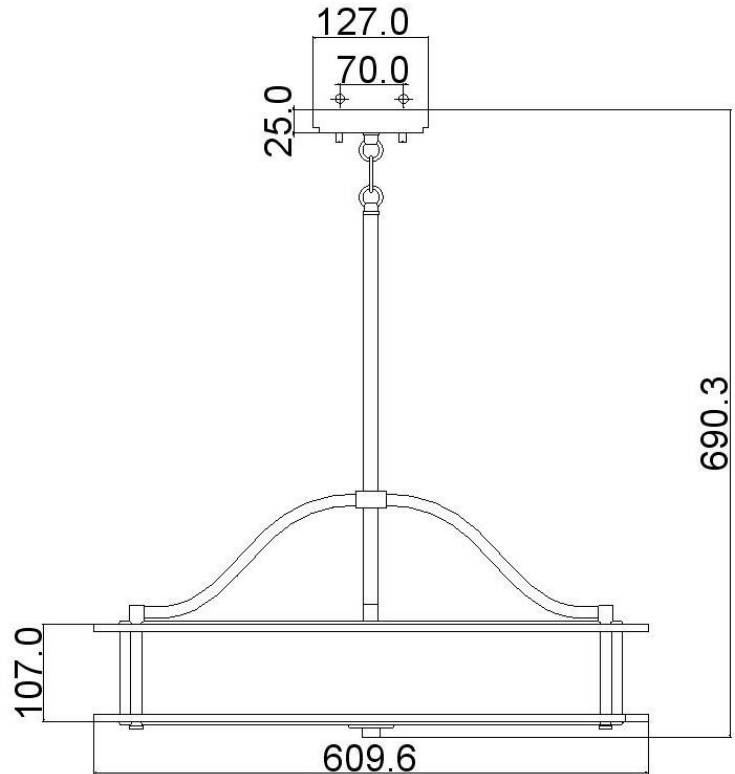

BRAND: EMORY

STYLE: 4LT PENDANT

1. Item Code	KL/EMORY/P/M CLP or OZ	23. Maximum Drop	1270
2. Drawing No.	KL43707 EMORY 4	24. Adjustable?	YES – Height Adjustable
3. Tested?	No	25. Shade/Glass Material	Off White Fabric shade with Etched Glass Diffuser
4. Final Sign-off Sample Done?	No	26. Shade Width (mm)	609.6
5. Category	INDOORS	27. Shade Height (mm)	107
6. Type	PENDANT	28. Shade Depth (mm)	609.6
7. Finish	CLASSIC PEWTER, OLD BRONZE	29. Size of Back-Plate/Ceiling Rose (mm)	127 X 127 X 25
8. IP Rating	N/A	30. Main Material	STEEL
9. Class	I	31. Power Cable Colour	CLP – SILVER, OB – BRONZE
10. Voltage	240V	32. Power Cable Length (mm)	3048
11. Wattage (1)	4 X MAX 100W	33. Chain Length (mm)	N/A
12. Wattage (2)	N/A	34. Rod Length (mm)	2 X 305mm, 2 X 152mm
13. Lamp Holder Type (1)	4 X E27	35. PIR	NO
14. Lamp Holder Type (2)	N/A	36. Switch Type and location	N/A
15. No. of Lamps	4	37. Connection Method	Terminal Block
16. Lamp Supplied	NO	38. Plug Type	N/A
17. Dimmable?	DEPENDANT ON LAMP	39. Plug Colour	N/A
18. Lumen Output & Colour Temp	N/A	40. Product Weight (kg)	5.6KG
19. Overall Width/Diameter (mm)	609.6	41. Carton Dimensions (mm)	680 x 680 x 435
20. Overall Height (mm)	690.3 (As Shown)	42. Carton Weight (kg)	9.7
21. Overall Depth (mm)	609.6	43. Notes 1	
22. Minimum Drop	315	44. Notes 2	