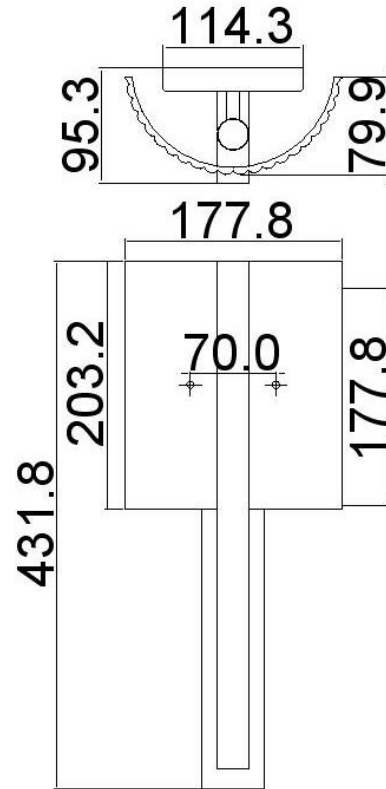

BRAND: Freeport

STYLE: ILt Wall Light

1. Item Code	KL/FREEPORT BATH	23. Maximum Drop	N/a
2. Drawing No.	Freeport I0686PN CE	24. Adjustable?	No
3. Tested?	No	25. Shade/Glass Material	Clear Etched Linear Glass
4. Final Sign-off Sample Done?	No	26. Shade Width (mm)	177.8
5. Category	Bathroom	27. Shade Height (mm)	203.2
6. Type	Wall Light	28. Shade Depth (mm)	79.9
7. Finish	Polished Nickel	29. Size of Back-Plate/Ceiling Rose (mm)	114.3 x 177.8
8. IP Rating	IP44	30. Main Material	Steel, Glass
9. Class	I	31. Power Cable Colour	N/a
10. Voltage	240v	32. Power Cable Length (mm)	250
11. Wattage (1)	1 x 3.5w	33. Chain Length (mm)	N/a
12. Wattage (2)	N/a	34. Rod Length (mm)	N/a
13. Lamp Holder Type (1)	1 x G9 LED	35. PIR	No
14. Lamp Holder Type (2)	N/a	36. Switch Type and location	N/a
15. No. of Lamps	1	37. Connection Method	IP44 Terminal Block
16. Lamp Supplied	Yes	38. Plug Type	N/a
17. Dimmable?	Not with Lamp Supplied	39. Plug Colour	N/a
18. Lumen Output& Colour Temp	Lamp: 320Lm & 3000k	40. Product Weight (kg)	1.5
19. Overall Width/Diameter (mm)	177.8	41. Carton Dimensions (mm)	495 x 240 x 185
20. Overall Height (mm)	431.8	42. Carton Weight (kg)	2.0
21. Overall Depth (mm)	95.3	43. Notes 1	
22. Minimum Drop	N/a	44. Notes 2	