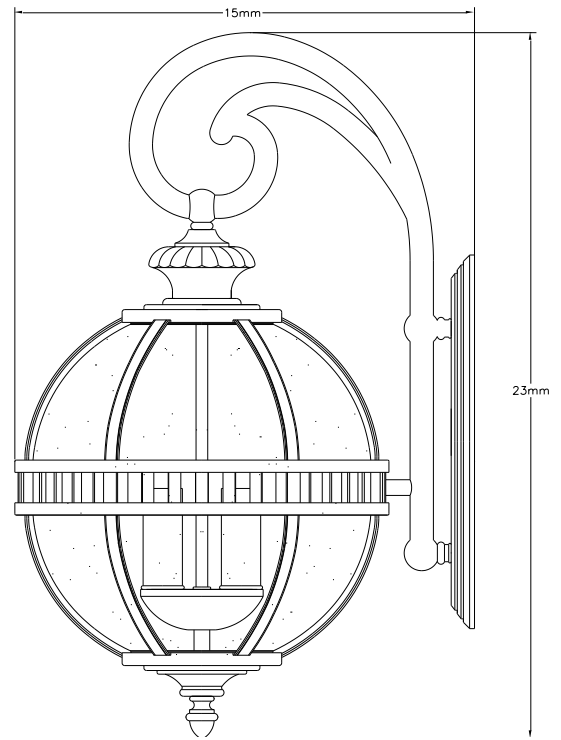

RANGE: KICHLER
STYLE: HALLERON 3LT WALL LIGHT

1. Item Code	KL/HALLERON/2M	23. Minimum Drop	n/a
2. Drawing No.	CPI50973 / KL49601	24. Maximum Drop	n/a
3. EAN/Barcode	-	25. Adjustable?	No
4. Tested?	No	26. Shade/Glass Material	Clear Seeded Glass
5. Final Sign-off Sample Done?	No	27. Shade Width (mm)	n/a
6. Category	Outdoor	28. Shade Height (mm)	n/a
7. Type	Wall Light	29. Shade Depth (mm)	n/a
8. Finish	Londonderry	30. Size of Back-Plate/Ceiling Rose (mm)	124 x 305
9. IP Rating	IP44	31. Main Material	Aluminium
10. Class	I	32. Power Cable Colour	Black
11. Voltage	240	33. Power Cable Length (mm)	200
12. Wattage (1)	60	34. Chain Length (mm)	n/a
13. Wattage (2)	n/a	35. Rod Length (mm)	n/a
14. Lamp Holder Type (1)	E14	36. PIR	No
15. Lamp Holder Type (2)	n/a	37. Switch Type and location	n/a
16. No. of Lamps	3	38. Connection Method	n/a
17. Lamp Supplied	None	39. Plug Type	n/a
18. Dimmable?	Depends On Lamp	40. Plug Colour	n/a
19. Lumen Output	Depends On Lamp	41. Product Weight (kg)	4.1
20. Overall Width/Diameter (mm)	305	42. Carton Dimensions (mm)	-
21. Overall Height (mm)	578	43. Carton Weight (kg)	-
22. Overall Depth (mm)	375	44. Notes	-