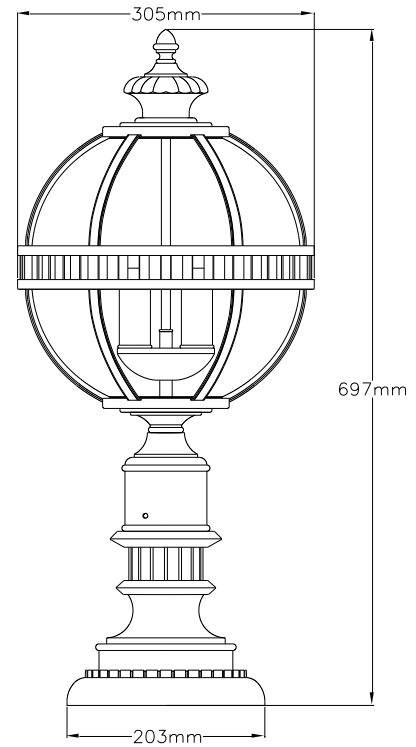

**RANGE: KICHLER**
**STYLE: HALLERON 3LT PEDESTAL LANTERN**

1. Item Code	FE/HALLERON/3M	23. Minimum Drop	n/a
2. Drawing No.	CPI51059	24. Maximum Drop	n/a
3. EAN/Barcode	-	25. Adjustable?	No
4. Tested?	No	26. Shade/Glass Material	Clear Seeded Glass
5. Final Sign-off Sample Done?	No	27. Shade Width (mm)	n/a
6. Category	Outdoor	28. Shade Height (mm)	n/a
7. Type	Pedestal	29. Shade Depth (mm)	n/a
8. Finish	Londonderry	30. Size of Back-Plate/Ceiling Rose (mm)	203
9. IP Rating	IP44	31. Main Material	Aluminium
10. Class	I	32. Power Cable Colour	Black
11. Voltage	240	33. Power Cable Length (mm)	200mm
12. Wattage (1)	60	34. Chain Length (mm)	n/a
13. Wattage (2)	n/a	35. Rod Length (mm)	n/a
14. Lamp Holder Type (1)	E14	36. PIR	No
15. Lamp Holder Type (2)	n/a	37. Switch Type and location	n/a
16. No. of Lamps	3	38. Connection Method	Terminal Block
17. Lamp Supplied	None	39. Plug Type	n/a
18. Dimmable?	Depends On Lamp	40. Plug Colour	n/a
19. Lumen Output	Depends On Lamp	41. Product Weight (kg)	3
20. Overall Width/Diameter (mm)	305	42. Carton Dimensions (mm)	-
21. Overall Height (mm)	696	43. Carton Weight (kg)	-
22. Overall Depth (mm)	305	44. Notes	-