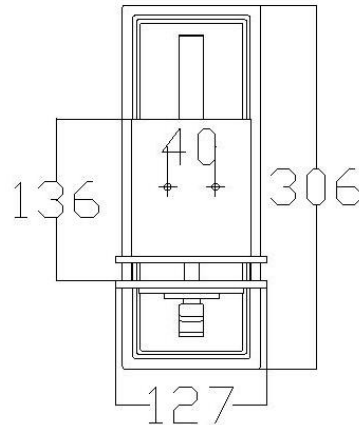

BRAND: Hendrik

STYLE: ILt Wall Light

1. Item Code	KL/HENDRIK I BATH	23. Maximum Drop	N/a
2. Drawing No.	E655-I - 5076CH	24. Adjustable?	No
3. Tested?	No	25. Shade/Glass Material	Satin Etched Cased Opal Glass
4. Final Sign-off Sample Done?	No	26. Shade Width (mm)	100
5. Category	Bathroom	27. Shade Height (mm)	136
6. Type	Wall Light	28. Shade Depth (mm)	100
7. Finish	Chrome	29. Size of Back-Plate/Ceiling Rose (mm)	120 x 306
8. IP Rating	IP44	30. Main Material	Steel
9. Class	I	31. Power Cable Colour	N/a
10. Voltage	240v	32. Power Cable Length (mm)	200
11. Wattage (1)	1 x 3.5w	33. Chain Length (mm)	N/a
12. Wattage (2)	N/a	34. Rod Length (mm)	N/a
13. Lamp Holder Type (1)	1 x G9 LED	35. PIR	No
14. Lamp Holder Type (2)	N/a	36. Switch Type and location	N/a
15. No. of Lamps	1	37. Connection Method	IP44 Terminal Block
16. Lamp Supplied	Yes	38. Plug Type	N/a
17. Dimmable?	Not with Lamp Supplied	39. Plug Colour	N/a
18. Lumen Output & Colour Temp	Lamp: 320Lm & 3000k	40. Product Weight (kg)	1.49
19. Overall Width/Diameter (mm)	127	41. Carton Dimensions (mm)	470 x 229 x 203
20. Overall Height (mm)	306	42. Carton Weight (kg)	1.98
21. Overall Depth (mm)	202	43. Notes 1	Can Be Mounted Either Way Up
22. Minimum Drop	N/a	44. Notes 2	