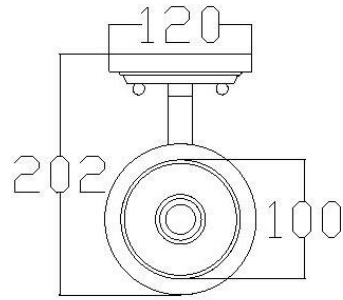

BRAND: Hendrik

STYLE: ILt Wall Light

1. Item Code	KL/HENDRIK I BATH	23. Maximum Drop	N/a
2. Drawing No.	E655-I - 5076CH	24. Adjustable?	No
3. Tested?	No	25. Shade/Glass Material	Satin Etched Cased Opal Glass
4. Final Sign-off Sample Done?	No	26. Shade Width (mm)	100
5. Category	Bathroom	27. Shade Height (mm)	136
6. Type	Wall Light	28. Shade Depth (mm)	100
7. Finish	Chrome	29. Size of Back-Plate/Ceiling Rose (mm)	120 x 306
8. IP Rating	IP44	30. Main Material	Steel
9. Class	I	31. Power Cable Colour	N/a
10. Voltage	240v	32. Power Cable Length (mm)	200
11. Wattage (1)	1 x 3.5w	33. Chain Length (mm)	N/a
12. Wattage (2)	N/a	34. Rod Length (mm)	N/a
13. Lamp Holder Type (1)	1 x G9 LED	35. PIR	No
14. Lamp Holder Type (2)	N/a	36. Switch Type and location	N/a
15. No. of Lamps	1	37. Connection Method	IP44 Terminal Block
16. Lamp Supplied	Yes	38. Plug Type	N/a
17. Dimmable?	Not with Lamp Supplied	39. Plug Colour	N/a
18. Lumen Output & Colour Temp	Lamp: 320Lm & 3000k	40. Product Weight (kg)	1.49
19. Overall Width/Diameter (mm)	127	41. Carton Dimensions (mm)	470 x 229 x 203
20. Overall Height (mm)	306	42. Carton Weight (kg)	1.98
21. Overall Depth (mm)	202	43. Notes 1	Can Be Mounted Either Way Up
22. Minimum Drop	N/a	44. Notes 2	