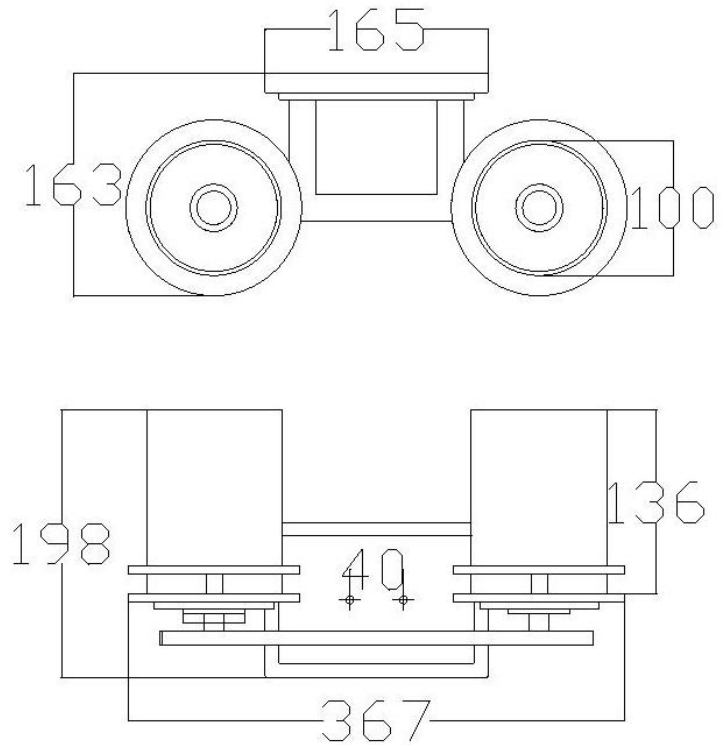

BRAND: Hendrik

STYLE: 2Lt Wall Light

1. Item Code	KL/HENDRIK2 BATH	23. Maximum Drop	N/a
2. Drawing No.	E655-2 - 5077CH	24. Adjustable?	No
3. Tested?	No	25. Shade/Glass Material	Satin Etched Cased Opal Glass
4. Final Sign-off Sample Done?	No	26. Shade Width (mm)	100
5. Category	Bathroom	27. Shade Height (mm)	136
6. Type	Wall Light	28. Shade Depth (mm)	100
7. Finish	Chrome	29. Size of Back-Plate/Ceiling Rose (mm)	165 x 115
8. IP Rating	IP44	30. Main Material	Steel
9. Class	I	31. Power Cable Colour	N/a
10. Voltage	240v	32. Power Cable Length (mm)	200
11. Wattage (1)	2 x 3.5w	33. Chain Length (mm)	N/a
12. Wattage (2)	N/a	34. Rod Length (mm)	N/a
13. Lamp Holder Type (1)	2 x G9 LED	35. PIR	No
14. Lamp Holder Type (2)	N/a	36. Switch Type and location	N/a
15. No. of Lamps	2	37. Connection Method	IP44 Terminal Block
16. Lamp Supplied	Yes	38. Plug Type	N/a
17. Dimmable?	Not with Lamp Supplied	39. Plug Colour	N/a
18. Lumen Output & Colour Temp	Lamps: 640Lm & 3000k	40. Product Weight (kg)	2.19
19. Overall Width/Diameter (mm)	367	41. Carton Dimensions (mm)	425 x 318 x 197
20. Overall Height (mm)	198	42. Carton Weight (kg)	2.92
21. Overall Depth (mm)	163	43. Notes 1	Can Be Mounted Either Way Up
22. Minimum Drop	N/a	44. Notes 2	