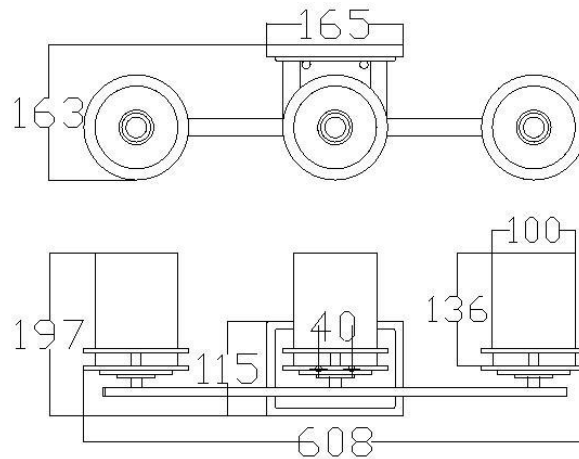

BRAND: Hendrik

STYLE: 3Lt Wall Light

1. Item Code	KL/HENDRIK3 BATH	23. Maximum Drop	N/a
2. Drawing No.	E655-3 - 5078CH	24. Adjustable?	No
3. Tested?	No	25. Shade/Glass Material	Satin Etched Cased Opal Glass
4. Final Sign-off Sample Done?	No	26. Shade Width (mm)	100
5. Category	Bathroom	27. Shade Height (mm)	136
6. Type	Wall Light	28. Shade Depth (mm)	100
7. Finish	Chrome	29. Size of Back-Plate/Ceiling Rose (mm)	165 x 115
8. IP Rating	IP44	30. Main Material	Steel
9. Class	I	31. Power Cable Colour	N/a
10. Voltage	240v	32. Power Cable Length (mm)	200
11. Wattage (1)	3 x 3.5w	33. Chain Length (mm)	N/a
12. Wattage (2)	N/a	34. Rod Length (mm)	N/a
13. Lamp Holder Type (1)	3 x G9 LED	35. PIR	No
14. Lamp Holder Type (2)	N/a	36. Switch Type and location	N/a
15. No. of Lamps	3	37. Connection Method	IP44 Terminal Block
16. Lamp Supplied	Yes	38. Plug Type	N/a
17. Dimmable?	Not with Lamp Supplied	39. Plug Colour	N/a
18. Lumen Output & Colour Temp	Lamps: 960Lm & 3000k	40. Product Weight (kg)	3
19. Overall Width/Diameter (mm)	608	41. Carton Dimensions (mm)	667 x 318 x 197
20. Overall Height (mm)	197	42. Carton Weight (kg)	4
21. Overall Depth (mm)	163	43. Notes 1	Can Be Mounted Either Way Up
22. Minimum Drop	N/a	44. Notes 2	