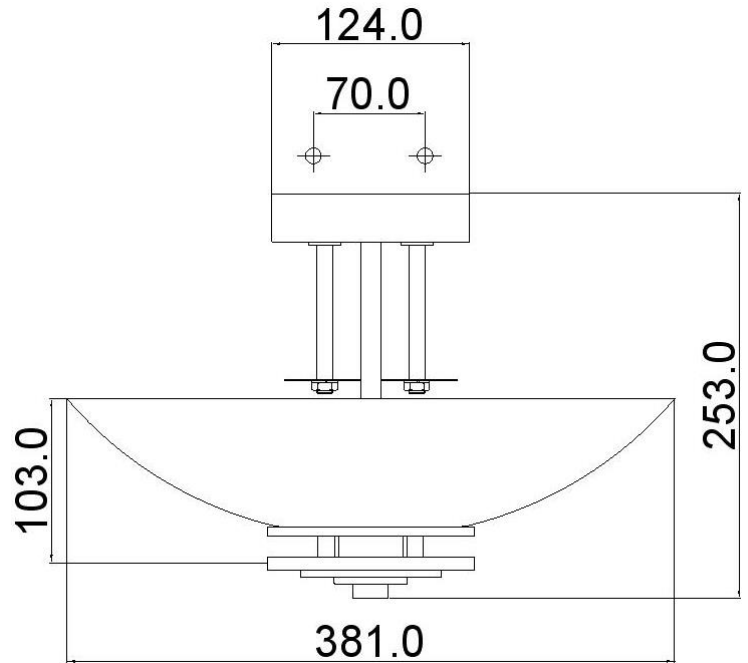

BRAND: HENDRIK

STYLE: 3LT SEMI FLUSH

1. Item Code	KL/HENDRIK/SF	23. Maximum Drop	N/A
2. Drawing No.	KL3674CH HENDRIK SF 3	24. Adjustable?	NO
3. Tested?	No	25. Shade/Glass Material	SATIN ETCHED CASED OPAL GLASS
4. Final Sign-off Sample Done?	No	26. Shade Width (mm)	381
5. Category	BATHROOM	27. Shade Height (mm)	103
6. Type	SEMI-FLUSH	28. Shade Depth (mm)	381
7. Finish	CHROME	29. Size of Back-Plate/Ceiling Rose (mm)	124 X 124
8. IP Rating	IP44	30. Main Material	STEEL AND GLASS
9. Class	I	31. Power Cable Colour	N/A
10. Voltage	230V	32. Power Cable Length (mm)	150
11. Wattage (1)	3 x 3.5W	33. Chain Length (mm)	N/A
12. Wattage (2)	N/A	34. Rod Length (mm)	N/A
13. Lamp Holder Type (1)	3 x LED G9	35. PIR	NO
14. Lamp Holder Type (2)	N/A	36. Switch Type and location	N/A
15. No. of Lamps	3	37. Connection Method	IP44 Terminal Block on 150mm tail
16. Lamp Supplied	YES	38. Plug Type	N/A
17. Dimmable?	NOT WITH LAMP SUPPLIED	39. Plug Colour	N/A
18. Lumen Output & Colour Temp	LAMPS: 960LM & 3000K	40. Product Weight (kg)	2.3
19. Overall Width/Diameter (mm)	381	41. Carton Dimensions (mm)	435 x 435 x 290
20. Overall Height (mm)	253	42. Carton Weight (kg)	3.5
21. Overall Depth (mm)	381	43. Notes 1	
22. Minimum Drop	N/A	44. Notes 2	