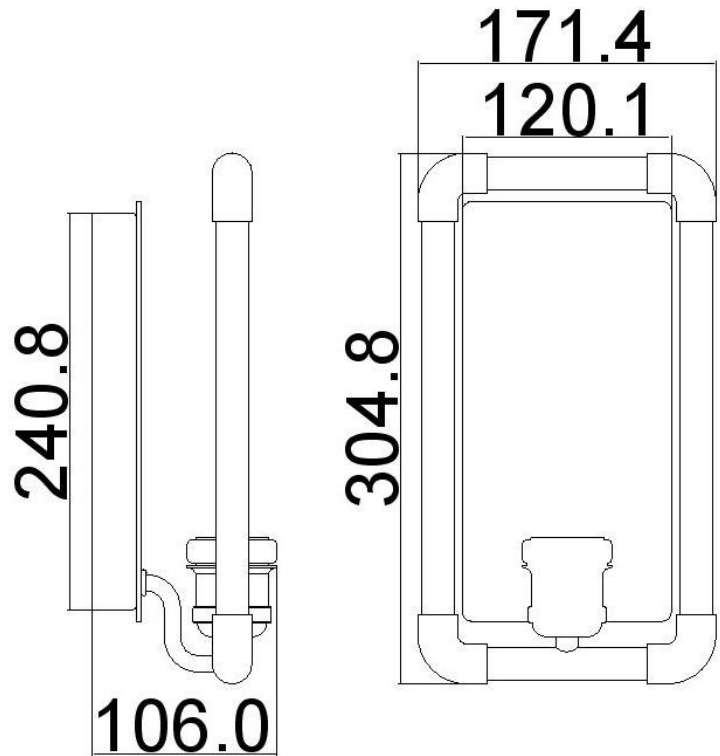

BRAND: Imahn

STYLE: 1Lt Wall Light

1. Item Code	KL/IMAHN I	23. Maximum Drop	N/a
2. Drawing No.	KL43889 REV-A Imahn	24. Adjustable?	No
3. Tested?	No	25. Shade/Glass Material	N/a
4. Final Sign-off Sample Done?	No	26. Shade Width (mm)	N/a
5. Category	Indoors	27. Shade Height (mm)	N/a
6. Type	Wall Light	28. Shade Depth (mm)	N/a
7. Finish	Black and Natural Brass	29. Size of Back-Plate/Ceiling Rose (mm)	120.1 x 240.8
8. IP Rating	N/a	30. Main Material	Steel
9. Class	I	31. Power Cable Colour	N/a
10. Voltage	240v	32. Power Cable Length (mm)	200
11. Wattage (1)	1 x Max 60w	33. Chain Length (mm)	N/a
12. Wattage (2)	N/a	34. Rod Length (mm)	N/a
13. Lamp Holder Type (1)	1 x E27	35. PIR	No
14. Lamp Holder Type (2)	N/a	36. Switch Type and location	N/a
15. No. of Lamps	1	37. Connection Method	Terminal Block
16. Lamp Supplied	No	38. Plug Type	N/a
17. Dimmable?	Dependent on Lamp	39. Plug Colour	N/a
18. Lumen Output & Colour Temp	N/a	40. Product Weight (kg)	2.5
19. Overall Width/Diameter (mm)	171.4	41. Carton Dimensions (mm)	TBC
20. Overall Height (mm)	304.8	42. Carton Weight (kg)	TBC
21. Overall Depth (mm)	106	43. Notes 1	
22. Minimum Drop	N/a	44. Notes 2	