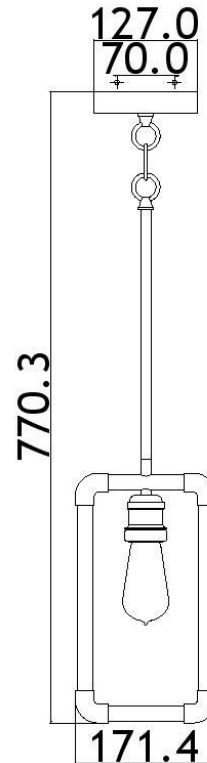

BRAND: Imahn

STYLE: ILt Pendant

1. Item Code	KL/IMAHN/MP	23. Maximum Drop	1379
2. Drawing No.	KL43888 REV-A Imahn	24. Adjustable?	Yes – Height Adjustable
3. Tested?	Tbc	25. Shade/Glass Material	N/a
4. Final Sign-off Sample Done?	Tbc	26. Shade Width (mm)	N/a
5. Category	Indoors	27. Shade Height (mm)	N/a
6. Type	Pendant	28. Shade Depth (mm)	N/a
7. Finish	Black and Natural Brass	29. Size of Back-Plate/Ceiling Rose (mm)	127 x 127
8. IP Rating	N/a	30. Main Material	Steel
9. Class	Tbc	31. Power Cable Colour	Black
10. Voltage	240v	32. Power Cable Length (mm)	2896
11. Wattage (1)	1 x Max 60w	33. Chain Length (mm)	N/a
12. Wattage (2)	N/a	34. Rod Length (mm)	2 x 304mm. 2 x 152mm
13. Lamp Holder Type (1)	1 x E27	35. PIR	No
14. Lamp Holder Type (2)	N/a	36. Switch Type and location	N/a
15. No. of Lamps	1	37. Connection Method	Terminal Block
16. Lamp Supplied	No	38. Plug Type	N/a
17. Dimmable?	Dependent on Lamp	39. Plug Colour	N/a
18. Lumen Output & Colour Temp	N/a	40. Product Weight (kg)	1.9
19. Overall Width/Diameter (mm)	171.4	41. Carton Dimensions (mm)	TBC
20. Overall Height (mm)	770.3 (As Shown)	42. Carton Weight (kg)	TBC
21. Overall Depth (mm)	127	43. Notes 1	
22. Minimum Drop	TBC	44. Notes 2	