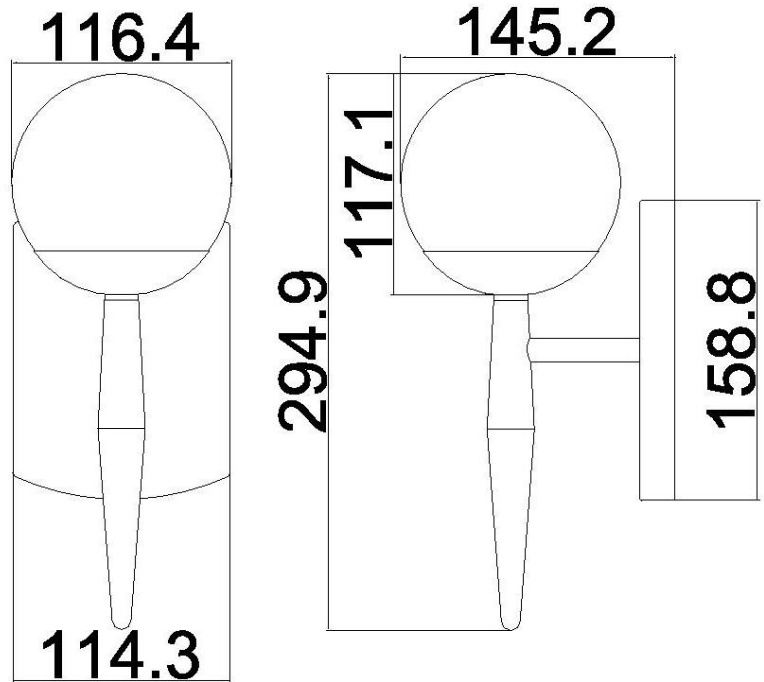

BRAND: Jasper

STYLE: 1Lt Wall Light

1. Item Code	KL/JASPER I BATH	23. Maximum Drop	N/a
2. Drawing No.	KL45580 REV-A Jasper	24. Adjustable?	No
3. Tested?	No	25. Shade/Glass Material	Satin Etched Cased Opal Glass
4. Final Sign-off Sample Done?	No	26. Shade Width (mm)	116.4
5. Category	Bathroom	27. Shade Height (mm)	117.1
6. Type	Wall Light	28. Shade Depth (mm)	116.4
7. Finish	Chrome	29. Size of Back-Plate/Ceiling Rose (mm)	114.3 x 158.8
8. IP Rating	IP44	30. Main Material	Steel
9. Class	I	31. Power Cable Colour	N/a
10. Voltage	240v	32. Power Cable Length (mm)	200
11. Wattage (1)	1 x 3.5w	33. Chain Length (mm)	N/a
12. Wattage (2)	N/a	34. Rod Length (mm)	N/a
13. Lamp Holder Type (1)	1 x G9 LED	35. PIR	No
14. Lamp Holder Type (2)	N/a	36. Switch Type and location	N/a
15. No. of Lamps	1	37. Connection Method	IP44 Terminal Block
16. Lamp Supplied	Yes	38. Plug Type	N/a
17. Dimmable?	Not with Lamp Supplied	39. Plug Colour	N/a
18. Lumen Output & Colour Temp	Lamp: 320Lm & 3000k	40. Product Weight (kg)	0.8
19. Overall Width/Diameter (mm)	116.4	41. Carton Dimensions (mm)	TBC
20. Overall Height (mm)	294.9	42. Carton Weight (kg)	TBC
21. Overall Depth (mm)	145.2	43. Notes 1	
22. Minimum Drop	N/a	44. Notes 2	