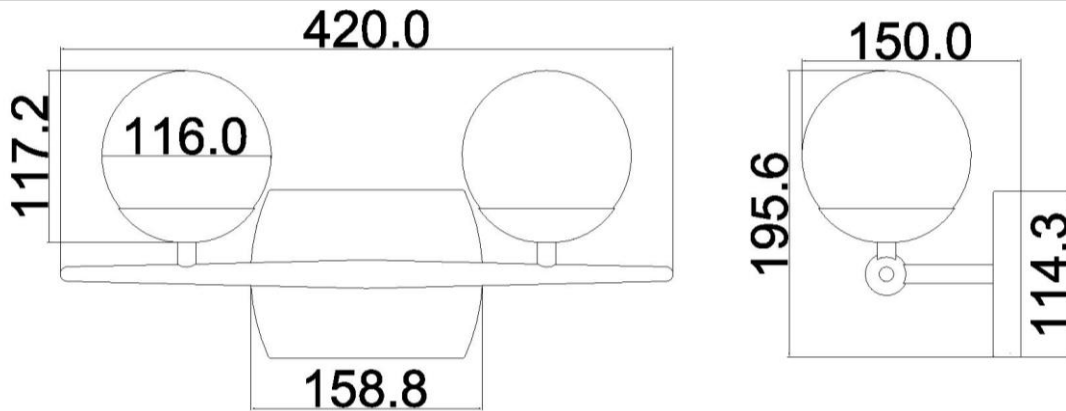

BRAND: Jasper

STYLE: 2Lt Wall Light

1. Item Code	KL/JASPER2 BATH	23. Maximum Drop	N/a
2. Drawing No.	KL45581 REV-A Jasper	24. Adjustable?	No
3. Tested?	No	25. Shade/Glass Material	Satin Etched Cased Opal Glass
4. Final Sign-off Sample Done?	No	26. Shade Width (mm)	116.0
5. Category	Bathroom	27. Shade Height (mm)	117.2
6. Type	Wall Light	28. Shade Depth (mm)	116.0
7. Finish	Chrome	29. Size of Back-Plate/Ceiling Rose (mm)	158.8 x 114.3
8. IP Rating	IP44	30. Main Material	Steel
9. Class	I	31. Power Cable Colour	N/a
10. Voltage	240v	32. Power Cable Length (mm)	200
11. Wattage (1)	2 x 3.5w	33. Chain Length (mm)	N/a
12. Wattage (2)	N/a	34. Rod Length (mm)	N/a
13. Lamp Holder Type (1)	2 x G9 LED	35. PIR	No
14. Lamp Holder Type (2)	N/a	36. Switch Type and location	N/a
15. No. of Lamps	2	37. Connection Method	IP44 Terminal Block
16. Lamp Supplied	Yes	38. Plug Type	N/a
17. Dimmable?	Not with Lamp Supplied	39. Plug Colour	N/a
18. Lumen Output & Colour Temp	Lamps: 640Lm & 3000k	40. Product Weight (kg)	1.2
19. Overall Width/Diameter (mm)	420	41. Carton Dimensions (mm)	TBC
20. Overall Height (mm)	195.6	42. Carton Weight (kg)	TBC
21. Overall Depth (mm)	150	43. Notes 1	
22. Minimum Drop	N/a	44. Notes 2	