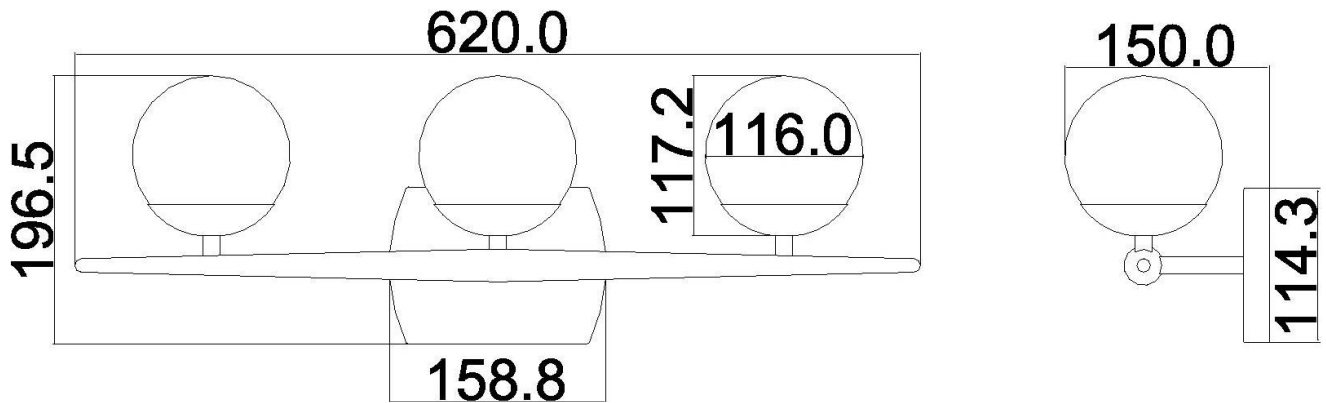

BRAND: Jasper

STYLE: 3Lt Wall Light

1. Item Code	KL/JASPER3 BATH	23. Maximum Drop	N/a
2. Drawing No.	KL45582 REV-A Jasper	24. Adjustable?	No
3. Tested?	No	25. Shade/Glass Material	Satin Etched Cased Opal Glass
4. Final Sign-off Sample Done?	No	26. Shade Width (mm)	116.0
5. Category	Bathroom	27. Shade Height (mm)	117.2
6. Type	Wall Light	28. Shade Depth (mm)	116.0
7. Finish	Chrome	29. Size of Back-Plate/Ceiling Rose (mm)	158.8 x 114.3
8. IP Rating	IP44	30. Main Material	Steel
9. Class	I	31. Power Cable Colour	N/a
10. Voltage	240v	32. Power Cable Length (mm)	Tbc
11. Wattage (1)	3 x 3.5w	33. Chain Length (mm)	N/a
12. Wattage (2)	N/a	34. Rod Length (mm)	N/a
13. Lamp Holder Type (1)	3 x G9 LED	35. PIR	No
14. Lamp Holder Type (2)	N/a	36. Switch Type and location	N/a
15. No. of Lamps	3	37. Connection Method	IP44 Terminal Block
16. Lamp Supplied	Yes	38. Plug Type	N/a
17. Dimmable?	Not with Lamp Supplied	39. Plug Colour	N/a
18. Lumen Output & Colour Temp	Lamps: 960Lm & 3000k	40. Product Weight (kg)	1.6
19. Overall Width/Diameter (mm)	620	41. Carton Dimensions (mm)	TBC
20. Overall Height (mm)	196.5	42. Carton Weight (kg)	TBC
21. Overall Depth (mm)	150	43. Notes 1	
22. Minimum Drop	N/a	44. Notes 2	