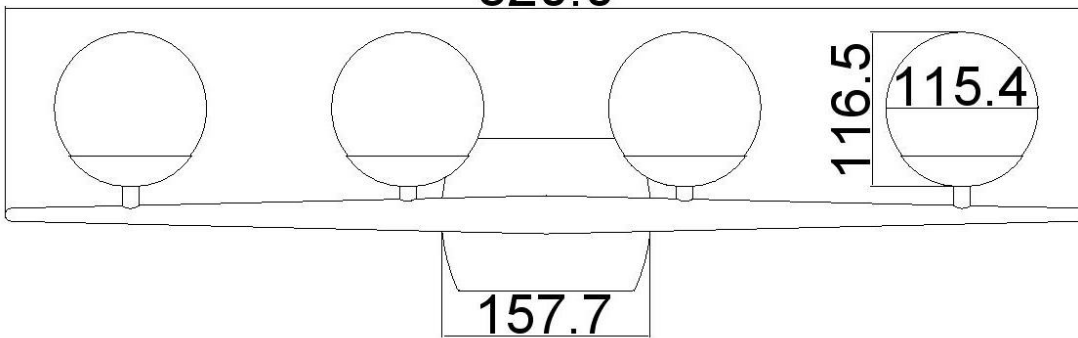

BRAND: Jasper

STYLE: 4Lt Wall Light

820.0

150.0

1. Item Code	KL/JASPER4 BATH	23. Maximum Drop	N/a
2. Drawing No.	KL45583 REV-A Jasper	24. Adjustable?	No
3. Tested?	No	25. Shade/Glass Material	Satin Etched Cased Opal Glass
4. Final Sign-off Sample Done?	No	26. Shade Width (mm)	115.4
5. Category	Bathroom	27. Shade Height (mm)	116.5
6. Type	Wall Light	28. Shade Depth (mm)	115.4
7. Finish	Chrome	29. Size of Back-Plate/Ceiling Rose (mm)	157.7 x 113.1
8. IP Rating	IP44	30. Main Material	Steel
9. Class	I	31. Power Cable Colour	N/a
10. Voltage	240v	32. Power Cable Length (mm)	200
11. Wattage (1)	4 x 3.5w	33. Chain Length (mm)	N/a
12. Wattage (2)	N/a	34. Rod Length (mm)	N/a
13. Lamp Holder Type (1)	4 x G9 LED	35. PIR	No
14. Lamp Holder Type (2)	N/a	36. Switch Type and location	N/a
15. No. of Lamps	4	37. Connection Method	IP44 Terminal Block
16. Lamp Supplied	Yes	38. Plug Type	N/a
17. Dimmable?	Not with Lamp Supplied	39. Plug Colour	N/a
18. Lumen Output & Colour Temp	Lamps: 1280Lm & 3000k	40. Product Weight (kg)	2
19. Overall Width/Diameter (mm)	820	41. Carton Dimensions (mm)	TBC
20. Overall Height (mm)	195.6	42. Carton Weight (kg)	TBC
21. Overall Depth (mm)	150	43. Notes 1	
22. Minimum Drop	N/a	44. Notes 2	