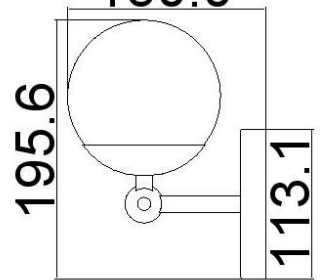

BRAND: Jasper

STYLE: 4Lt Wall Light

820.0

150.0

1. Item Code	KL/JASPER4 BATH	23. Maximum Drop	N/a
2. Drawing No.	KL45583 REV-A Jasper	24. Adjustable?	No
3. Tested?	No	25. Shade/Glass Material	Satin Etched Cased Opal Glass
4. Final Sign-off Sample Done?	No	26. Shade Width (mm)	115.4
5. Category	Bathroom	27. Shade Height (mm)	116.5
6. Type	Wall Light	28. Shade Depth (mm)	115.4
7. Finish	Chrome	29. Size of Back-Plate/Ceiling Rose (mm)	157.7 x 113.1
8. IP Rating	IP44	30. Main Material	Steel
9. Class	I	31. Power Cable Colour	N/a
10. Voltage	240v	32. Power Cable Length (mm)	200
11. Wattage (1)	4 x 3.5w	33. Chain Length (mm)	N/a
12. Wattage (2)	N/a	34. Rod Length (mm)	N/a
13. Lamp Holder Type (1)	4 x G9 LED	35. PIR	No
14. Lamp Holder Type (2)	N/a	36. Switch Type and location	N/a
15. No. of Lamps	4	37. Connection Method	IP44 Terminal Block
16. Lamp Supplied	Yes	38. Plug Type	N/a
17. Dimmable?	Not with Lamp Supplied	39. Plug Colour	N/a
18. Lumen Output & Colour Temp	Lamps: 1280Lm & 3000k	40. Product Weight (kg)	2
19. Overall Width/Diameter (mm)	820	41. Carton Dimensions (mm)	TBC
20. Overall Height (mm)	195.6	42. Carton Weight (kg)	TBC
21. Overall Depth (mm)	150	43. Notes 1	
22. Minimum Drop	N/a	44. Notes 2	