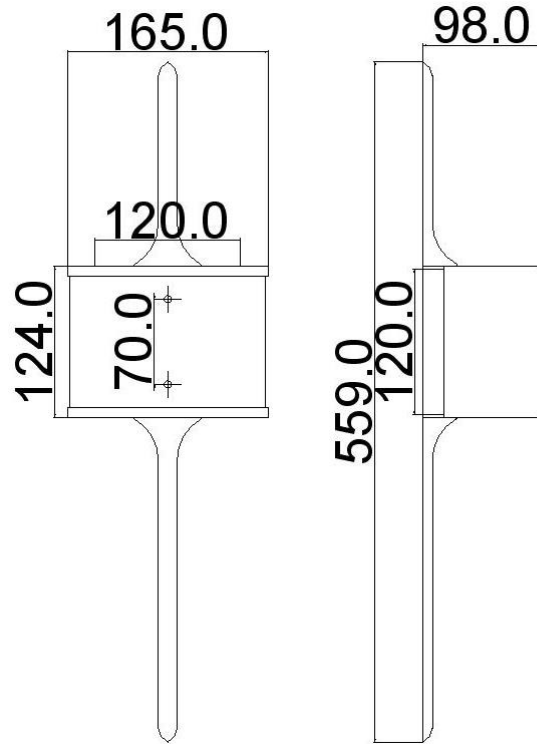

**BRAND: Mona**
**STYLE: 2Lt Wall Light Small**

1. Item Code	KL/MONA/S CLP or NBR or PC or PB	23. Maximum Drop	N/a
2. Drawing No.	KL43375 RVE-A Mona	24. Adjustable?	No
3. Tested?	No	25. Shade/Glass Material	Etched White Glass
4. Final Sign-off Sample Done?	No	26. Shade Width (mm)	165
5. Category	Bathroom	27. Shade Height (mm)	124
6. Type	Wall Light	28. Shade Depth (mm)	98
7. Finish	Classic Pewter, Natural Brass, Polished Chrome, Polished Brass	29. Size of Back-Plate/Ceiling Rose (mm)	120 x 120
8. IP Rating	IP44	30. Main Material	Steel
9. Class	I	31. Power Cable Colour	N/a
10. Voltage	240v	32. Power Cable Length (mm)	200
11. Wattage (1)	2 x 3.5w	33. Chain Length (mm)	N/a
12. Wattage (2)	N/a	34. Rod Length (mm)	N/a
13. Lamp Holder Type (1)	2 x G9 LED	35. PIR	No
14. Lamp Holder Type (2)	N/a	36. Switch Type and location	N/a
15. No. of Lamps	2	37. Connection Method	IP44 Terminal Block
16. Lamp Supplied	Yes	38. Plug Type	N/a
17. Dimmable?	Not with Lamp Supplied	39. Plug Colour	N/a
18. Lumen Output & Colour Temp	Lamp: 640Lm & 3000k	40. Product Weight (kg)	1.6
19. Overall Width/Diameter (mm)	165	41. Carton Dimensions (mm)	TBC
20. Overall Height (mm)	559	42. Carton Weight (kg)	TBC
21. Overall Depth (mm)	98	43. Notes 1	
22. Minimum Drop	N/a	44. Notes 2	