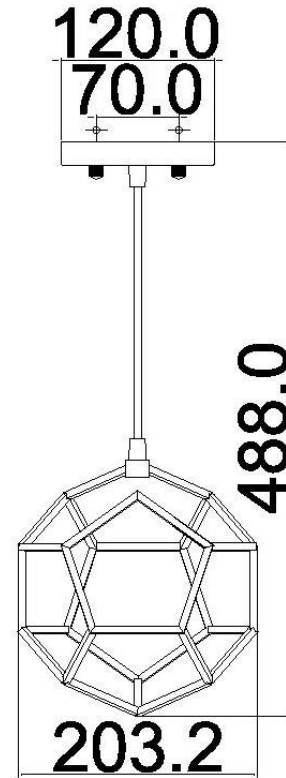

**BRAND: Rocklyn**
**STYLE: 1Lt Mini Pendant**

1. Item Code	KL/ROCKLYN/MP RS	23. Maximum Drop	2100
2. Drawing No.	Rocklyn mp 43719RS REV-A	24. Adjustable?	YES – Height Adjustable
3. Tested?	No	25. Shade/Glass Material	N/a
4. Final Sign-off Sample Done?	No	26. Shade Width (mm)	N/a
5. Category	Indoors	27. Shade Height (mm)	N/a
6. Type	Pendant	28. Shade Depth (mm)	N/a
7. Finish	Raw Steel/ Natural Brass	29. Size of Back-Plate/Ceiling Rose (mm)	Diameter 120
8. IP Rating	N/A	30. Main Material	Steel
9. Class	I	31. Power Cable Colour	Black
10. Voltage	240v	32. Power Cable Length (mm)	2200
11. Wattage (1)	1 X Max 100w	33. Chain Length (mm)	N/A
12. Wattage (2)	N/A	34. Rod Length (mm)	N/a
13. Lamp Holder Type (1)	1 X E27	35. PIR	NO
14. Lamp Holder Type (2)	N/A	36. Switch Type and location	N/a
15. No. of Lamps	1	37. Connection Method	Terminal Block
16. Lamp Supplied	No	38. Plug Type	N/a
17. Dimmable?	Dependent On Lamp	39. Plug Colour	N/a
18. Lumen Output & Colour Temp	N/A	40. Product Weight (kg)	1.1
19. Overall Width/Diameter (mm)	203.2	41. Carton Dimensions (mm)	230 x 230 x 290
20. Overall Height (mm)	488 (As Shown)	42. Carton Weight (kg)	1.7
21. Overall Depth (mm)	203.2	43. Notes 1	
22. Minimum Drop	285	44. Notes 2	