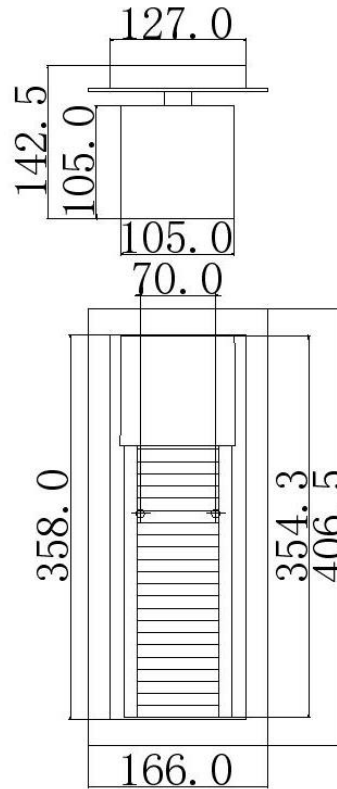

BRAND: SOREL

STYLE: ILT WALL LIGHT

1. Item Code	KL/SOREL2/M LED	23. Maximum Drop	N/A
2. Drawing No.	KL49118AZLED REV-A sorel	24. Adjustable?	NO
3. Tested?	No	25. Shade/Glass Material	CLEAR REEDED GLASS PANEL
4. Final Sign-off Sample Done?	No	26. Shade Width (mm)	85
5. Category	OUTDOORS	27. Shade Height (mm)	276
6. Type	WALL LIGHT	28. Shade Depth (mm)	N/a
7. Finish	ARCHITECTURAL BRONZE	29. Size of Back-Plate/Ceiling Rose (mm)	127 x 358
8. IP Rating	IP44	30. Main Material	BRASS/ ALUMINUM
9. Class	I	31. Power Cable Colour	N/A
10. Voltage	240V	32. Power Cable Length (mm)	200
11. Wattage (1)	1 X 7w LED	33. Chain Length (mm)	N/A
12. Wattage (2)	N/A	34. Rod Length (mm)	N/A
13. Lamp Holder Type (1)	1 X MR16 LED	35. PIR	NO
14. Lamp Holder Type (2)	N/A	36. Switch Type and location	N/A
15. No. of Lamps	1	37. Connection Method	IP44 Terminal Block on 200mm tail
16. Lamp Supplied	YES	38. Plug Type	N/A
17. Dimmable?	NOT WITH LAMP SUPPLIED	39. Plug Colour	N/A
18. Lumen Output & Colour Temp	Lamp: 620Lm & 3000k	40. Product Weight (kg)	5
19. Overall Width/Diameter (mm)	166	41. Carton Dimensions (mm)	480 x 230 x 205
20. Overall Height (mm)	406.5	42. Carton Weight (kg)	6.8
21. Overall Depth (mm)	142.5	43. Notes 1	
22. Minimum Drop	N/A	44. Notes 2	