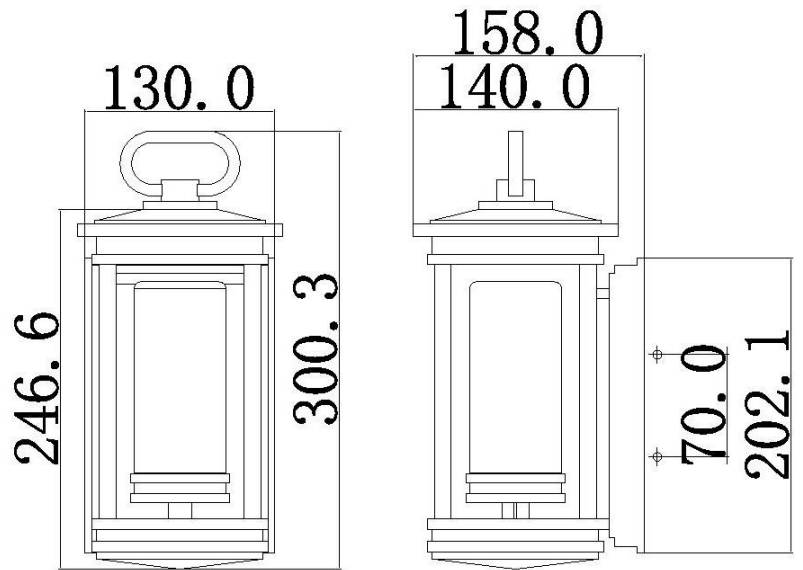

BRAND: SOUTH HOPE

STYLE: ILT WALL LIGHT SMALL

1. Item Code	KL/SOUTH HOPE/S	23. Maximum Drop	N/A
2. Drawing No.	49474 49475 49478 49493 South Hope	24. Adjustable?	NO
3. Tested?	No	25. Shade/Glass Material	Satin Etched Cased Opal Glass
4. Final Sign-off Sample Done?	No	26. Shade Width (mm)	63
5. Category	OUTDOORS	27. Shade Height (mm)	151.6
6. Type	WALL LIGHT	28. Shade Depth (mm)	63
7. Finish	RUBBED BRONZE	29. Size of Back-Plate/Ceiling Rose (mm)	130 X 202.1
8. IP Rating	IP44	30. Main Material	Aluminum
9. Class	I	31. Power Cable Colour	N/A
10. Voltage	240V	32. Power Cable Length (mm)	330
11. Wattage (1)	1 X 60W	33. Chain Length (mm)	N/A
12. Wattage (2)	N/A	34. Rod Length (mm)	N/A
13. Lamp Holder Type (1)	1 X E14	35. PIR	NO
14. Lamp Holder Type (2)	N/A	36. Switch Type and location	N/A
15. No. of Lamps	1	37. Connection Method	IP44 Terminal Block on 200mm Tail
16. Lamp Supplied	NO	38. Plug Type	N/A
17. Dimmable?	DEPENDANT ON LAMP	39. Plug Colour	N/A
18. Lumen Output & Colour Temp	N/A	40. Product Weight (kg)	1.4
19. Overall Width/Diameter (mm)	140	41. Carton Dimensions (mm)	220 x 200 x 365
20. Overall Height (mm)	300.3	42. Carton Weight (kg)	1.8
21. Overall Depth (mm)	158	43. Notes 1	
22. Minimum Drop	N/A	44. Notes 2	