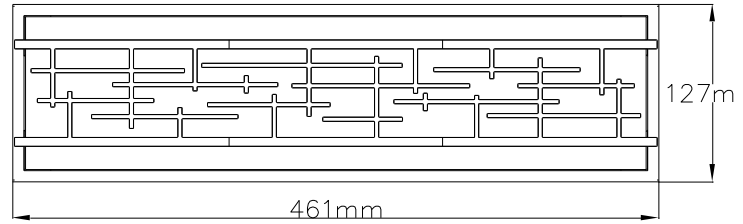

**RANGE: KICHLER STYLE: ZOLON MEDIUM LINEAR BATH LED FITTING**

1. Item Code	KL/ZOLON/M BATH	23. Minimum Drop	n/a
2. Drawing No.	KL 45829	24. Maximum Drop	n/a
3. EAN/Barcode	-	25. Adjustable?	No
4. Tested?	No	26. Shade/Glass Material	Opal Glass
5. Final Sign-off Sample Done?	No	27. Shade Width (mm)	n/a
6. Category	Bathroom	28. Shade Height (mm)	n/a
7. Type	Wall Light	29. Shade Depth (mm)	n/a
8. Finish	Chrome	30. Size of Back-Plate/Ceiling Rose (mm)	n/a
9. IP Rating	44	31. Main Material	Mild Steel
10. Class	2	32. Power Cable Colour	Black
11. Voltage	240	33. Power Cable Length (mm)	200mm
12. Wattage (1)	19	34. Chain Length (mm)	n/a
13. Wattage (2)	n/a	35. Rod Length (mm)	n/a
14. Lamp Holder Type (1)	LED	36. PIR	No
15. Lamp Holder Type (2)	n/a	37. Switch Type and location	n/a
16. No. of Lamps	Integral LED	38. Connection Method	Terminal Block
17. Lamp Supplied	Yes	39. Plug Type	n/a
18. Dimmable?	No	40. Plug Colour	n/a
19. Lumen Output	1311lm 3000k	41. Product Weight (kg)	2.7
20. Overall Width/Diameter (mm)	461	42. Carton Dimensions (mm)	-
21. Overall Height (mm)	127	43. Carton Weight (kg)	-
22. Overall Depth (mm)	100	44. Notes	-