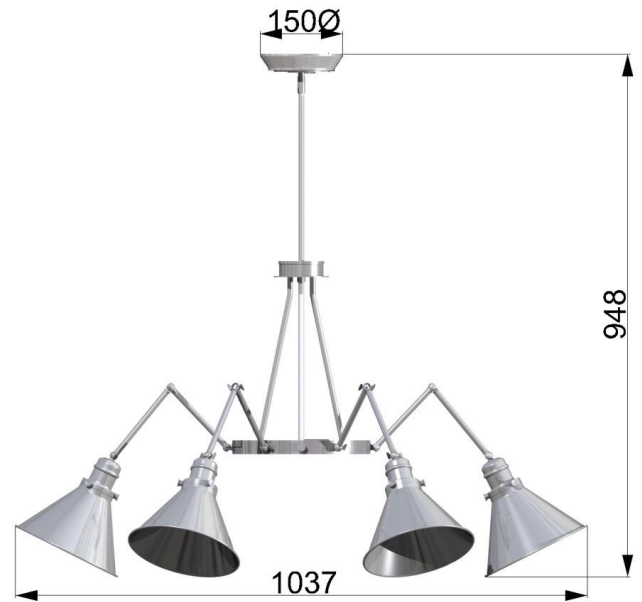

RANGE: Elstead
STYLE: Provence PV Element

1. Item Code	PV6 PN	23. Minimum Drop	385mm
2. Drawing No.	00154 pages 1 to 5	24. Maximum Drop	1800mm
3. EAN/Barcode	TBC	25. Adjustable?	Yes – arms & shade adjust
4. Tested	No	26. Shade Material	Mild steel
5. Final Sign-off Sample Done?	Yes.	27. Shade Width (mm)	208
6. Category	Indoor	28. Shade Height (mm)	122
7. Type	Ceiling fitting	29. Shade Depth (mm)	208
8. Finish	Polished Nickel – other finishes on request	30. Size of Back-Plate/Ceiling Rose	150mm diameter
9. IP Rating	N/A	31. Main Material	Mild Steel
10. Class	I	32. Power Cable Colour	N/A
11. Voltage	240V	33. Power Cable Length (mm)	N/A
12. Wattage (1)	Max 60w	34. Chain Length (mm)	N/A
13. Wattage (2)	N/A	35. Rod Length (mm)	Supplied: 2x300 & 2x150mm rods
14. Lamp Holder Type (1)	E27	36. PIR	No
15. Lamp Holder Type (2)	N/A	37. Switch Type and location	N/A
16. No. of Lamps	6	38. Connection Method	Terminal block
17. Lamp Supplied	No	39. Plug Type	N/A
18. Dimmable?	Depends on lamp used	40. Plug Colour	N/A
19. Lumen Output	N/A	41. Product Weight	6 KG (including rods)
20. Overall Width/Diameter	1037 (as shown) – min 505, max 1410mm	42. Carton Dimensions (mm)	Unknown
21. Overall Height (mm)	948 (as shown)	43. Carton Weight (kg)	Unknown
22. Overall Depth (mm)	N/A	44. Notes	Can also be semi-flush – no rods