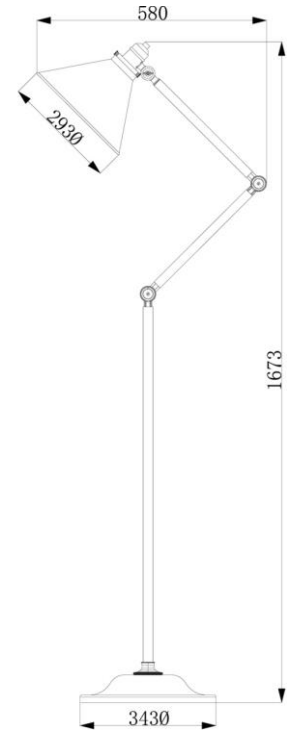

RANGE: Elstead
STYLE: Provence floor lamp PV/FL

1. Item Code	PV/FL PN/OB/AB	23. Minimum Drop	N/A
2. Drawing No.	00139 pages 1 to 4	24. Maximum Drop	N/A
3. EAN/Barcode	TBC	25. Adjustable?	Yes—arms/shade rotates
4. Tested	Unknown	26. Shade Material	Mild steel
5. Final Sign-off Sample Done?	Yes.	27. Shade Width (mm)	293
6. Category	Indoor	28. Shade Height (mm)	174
7. Type	Floor Lamp	29. Shade Depth (mm)	293
8. Finish	Pol Nickel, Old Bronze, Aged Brass	30. Size of Back-Plate/Ceiling Rose	N/A
9. IP Rating	N/A	31. Main Material	Mild Steel
10. Class	I	32. Power Cable Colour	PN=black, OB=black, AB=gold
11. Voltage	240V	33. Power Cable Length (mm)	3000
12. Wattage (1)	Max 100w	34. Chain Length (mm)	N/A
13. Wattage (2)	N/A	35. Rod Length (mm)	N/A
14. Lamp Holder Type (1)	E27	36. PIR	No
15. Lamp Holder Type (2)	N/A	37. Switch Type and location	In-line floor 400mm from base
16. No. of Lamps	1	38. Connection Method	N/A
17. Lamp Supplied	No	39. Plug Type	Standard 3 pin UK
18. Dimmable?	Depends on lamp	40. Plug Colour	PN=black, OB=black, AB=gold
19. Lumen Output	N/A	41. Product Weight	8.75 KG
20. Overall Width/Diameter	343	42. Carton Dimensions (mm)	Unknown
21. Overall Height (mm)	1673 (as shown)	43. Carton Weight (kg)	Unknown
22. Overall Depth (mm)	580 (as shown)	44. Notes	None