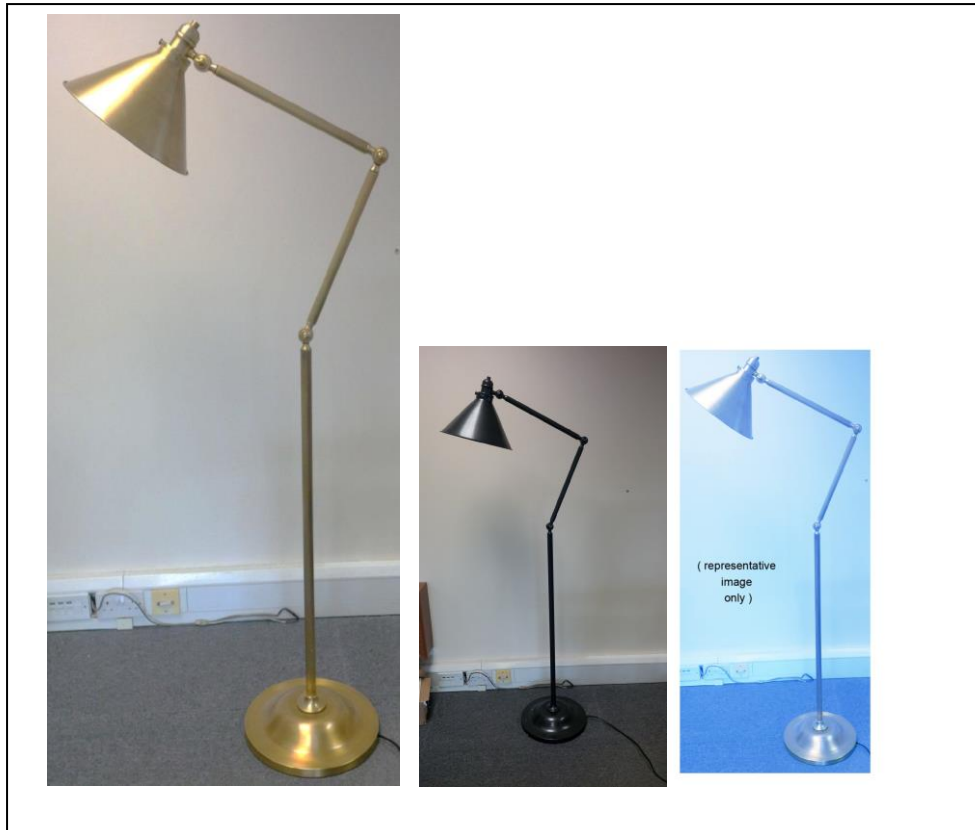

RANGE: Elstead
STYLE: Provence floor lamp PV/FL

1. Item Code	PV/FL PN/OB/AB	23. Minimum Drop	N/A
2. Drawing No.	00139 pages 1 to 4	24. Maximum Drop	N/A
3. EAN/Barcode	TBC	25. Adjustable?	Yes—arms/shade rotates
4. Tested	Unknown	26. Shade Material	Mild steel
5. Final Sign-off Sample Done?	Yes.	27. Shade Width (mm)	293
6. Category	Indoor	28. Shade Height (mm)	174
7. Type	Floor Lamp	29. Shade Depth (mm)	293
8. Finish	Pol Nickel, Old Bronze, Aged Brass	30. Size of Back-Plate/Ceiling Rose	N/A
9. IP Rating	N/A	31. Main Material	Mild Steel
10. Class	I	32. Power Cable Colour	PN=black, OB=black, AB=gold
11. Voltage	240V	33. Power Cable Length (mm)	3000
12. Wattage (1)	Max 100w	34. Chain Length (mm)	N/A
13. Wattage (2)	N/A	35. Rod Length (mm)	N/A
14. Lamp Holder Type (1)	E27	36. PIR	No
15. Lamp Holder Type (2)	N/A	37. Switch Type and location	In-line floor 400mm from base
16. No. of Lamps	1	38. Connection Method	N/A
17. Lamp Supplied	No	39. Plug Type	Standard 3 pin UK
18. Dimmable?	Depends on lamp	40. Plug Colour	PN=black, OB=black, AB=gold
19. Lumen Output	N/A	41. Product Weight	8.75 KG
20. Overall Width/Diameter	343	42. Carton Dimensions (mm)	Unknown
21. Overall Height (mm)	1673 (as shown)	43. Carton Weight (kg)	Unknown
22. Overall Depth (mm)	580 (as shown)	44. Notes	None