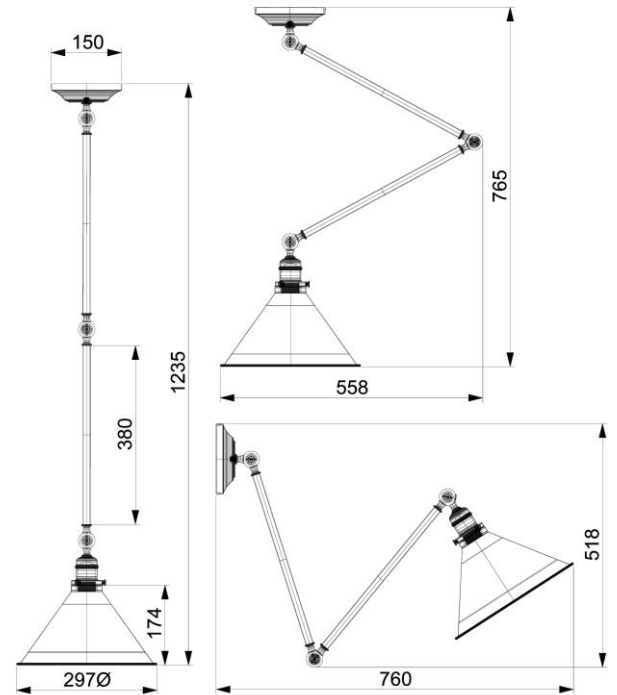

RANGE: Elstead
STYLE: Provence Grande wall-pendant PV/GWP

1. Item Code	PV/GWP PN/OB/AB/CPR	23. Minimum Drop	535
2. Drawing No.	00150 pages 1 to 4	24. Maximum Drop	1235
3. EAN/Barcode	TBC	25. Adjustable?	Yes
4. Tested	No	26. Shade Material	Mild steel
5. Final Sign-off Sample Done?	No	27. Shade Width (mm)	297
6. Category	Indoor	28. Shade Height (mm)	174
7. Type	Dual use - Pendant or wall-lamp	29. Shade Depth (mm)	297
8. Finish	Pol Nickel, Old Bronze, Aged Brass, Pol Copper	30. Size of Back-Plate/Ceiling Rose	151 diameter
9. IP Rating	N/A	31. Main Material	Mild Steel
10. Class	I	32. Power Cable Colour	N/A
11. Voltage	240V	33. Power Cable Length (mm)	N/A
12. Wattage (1)	Max 60w	34. Chain Length (mm)	N/A
13. Wattage (2)	N/A	35. Rod Length (mm)	Each stem is 380mm long
14. Lamp Holder Type (1)	E27	36. PIR	No
15. Lamp Holder Type (2)	N/A	37. Switch Type and location	N/A
16. No. of Lamps	I	38. Connection Method	Connector block
17. Lamp Supplied	No	39. Plug Type	N/A
18. Dimmable?	Depends on lamp	40. Plug Colour	N/A
19. Lumen Output	N/A	41. Product Weight	1.7 KG
20. Overall Width/Diameter	See example dimensions	42. Carton Dimensions (mm)	Unknown
21. Overall Height (mm)	See example dimensions	43. Carton Weight (kg)	Unknown
22. Overall Depth (mm)	See example dimensions	44. Notes	Can be used as wall or pendant