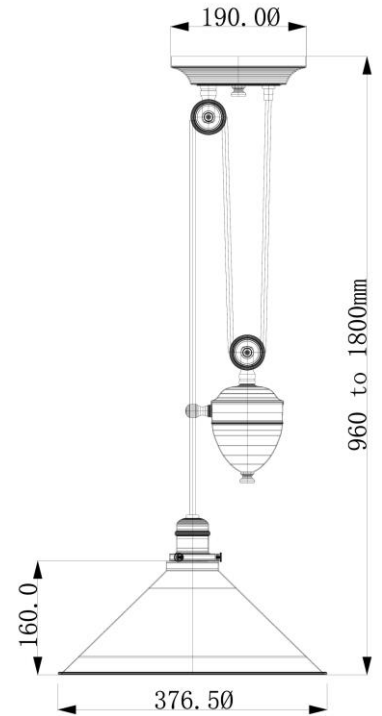

RANGE: Elstead
STYLE: Provence rise and fall pendant PV/P

1. Item Code	PV/P PN/OB/AB/CPR	23. Minimum Drop	960
2. Drawing No.	00141 pages 1 to 4	24. Maximum Drop	1800
3. EAN/Barcode	TBC	25. Adjustable?	Yes – height adjustable
4. Tested	Unknown	26. Shade Material	Mild steel
5. Final Sign-off Sample Done?	Yes.	27. Shade Width (mm)	376
6. Category	Indoor	28. Shade Height (mm)	160
7. Type	Pendant	29. Shade Depth (mm)	376
8. Finish	Pol Nickel, Old Bronze, Aged Brass, Pol Copper	30. Size of Back-Plate/Ceiling Rose	190
9. IP Rating	N/A	31. Main Material	Mild Steel
10. Class	I	32. Power Cable Colour	PN=black,OB=black,AB=gold,CPR=brown
11. Voltage	240V	33. Power Cable Length (mm)	N/A
12. Wattage (1)	Max 100w	34. Chain Length (mm)	N/A
13. Wattage (2)	N/A	35. Rod Length (mm)	N/A
14. Lamp Holder Type (1)	E27	36. PIR	No
15. Lamp Holder Type (2)	N/A	37. Switch Type and location	N/A
16. No. of Lamps	1	38. Connection Method	Terminal block
17. Lamp Supplied	No	39. Plug Type	N/A
18. Dimmable?	Depends on lamp	40. Plug Colour	N/A
19. Lumen Output	N/A	41. Product Weight	2.80 KG
20. Overall Width/Diameter	376	42. Carton Dimensions (mm)	Unknown
21. Overall Height (mm)	230	43. Carton Weight (kg)	Unknown
22. Overall Depth (mm)	N/A	44. Notes	Cable now twisted braid cord