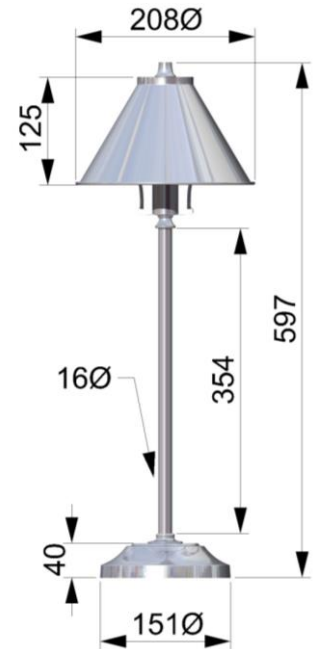

RANGE: Elstead
STYLE: Provence stick lamp PV/SL

1. Item Code	PV/SL PN/OB/AB/CPR	23. Minimum Drop	N/A
2. Drawing No.	00149 pages 1 to 3	24. Maximum Drop	N/A
3. EAN/Barcode	TBC	25. Adjustable?	No
4. Tested	No	26. Shade Material	Mild steel
5. Final Sign-off Sample Done?	Yes.	27. Shade Width (mm)	208
6. Category	Indoor	28. Shade Height (mm)	125
7. Type	Table Lamp	29. Shade Depth (mm)	208
8. Finish	Pol Nickel, Old Bronze, Aged Brass, Pol Copper	30. Size of Back-Plate/Ceiling Rose	N/A
9. IP Rating	N/A	31. Main Material	Mild Steel
10. Class	I	32. Power Cable Colour	Clear on all.
11. Voltage	240V	33. Power Cable Length (mm)	2150
12. Wattage (1)	Max 40w	34. Chain Length (mm)	N/A
13. Wattage (2)	N/A	35. Rod Length (mm)	N/A
14. Lamp Holder Type (1)	E14	36. PIR	No
15. Lamp Holder Type (2)	N/A	37. Switch Type and location	In-line switch & 300mm from base
16. No. of Lamps	1	38. Connection Method	N/A
17. Lamp Supplied	No	39. Plug Type	Standard 3 pin UK (clear).
18. Dimmable?	No	40. Plug Colour	Clear on all.
19. Lumen Output	N/A	41. Product Weight	2.7 KG
20. Overall Width/Diameter	208	42. Carton Dimensions (mm)	Unknown
21. Overall Height (mm)	597	43. Carton Weight (kg)	Unknown
22. Overall Depth (mm)	N/A	44. Notes	Metal shade can become hot in use