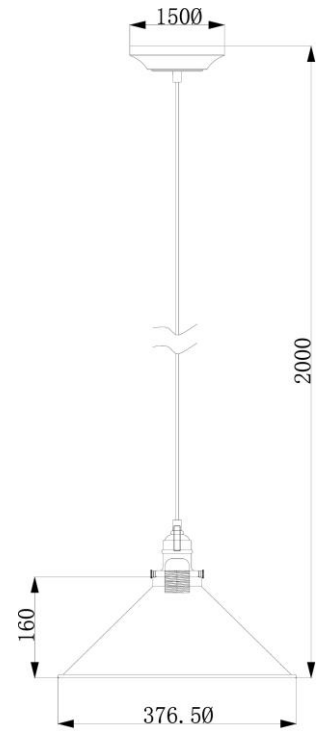

RANGE: Elstead
STYLE: Provence pendant PV/SP

| | | | |
|--------------------------------|--|-------------------------------------|-------------------------------------|
| 1. Item Code | PV/SP PN/OB/AB/CPR | 23. Minimum Drop | 280 |
| 2. Drawing No. | 00140 pages 1 to 4 | 24. Maximum Drop | 2000 |
| 3. EAN/Barcode | TBC | 25. Adjustable? | Yes – height adjustable |
| 4. Tested | Unknown | 26. Shade Material | Mild steel |
| 5. Final Sign-off Sample Done? | Yes. | 27. Shade Width (mm) | 376 |
| 6. Category | Indoor | 28. Shade Height (mm) | 160 |
| 7. Type | Pendant | 29. Shade Depth (mm) | 376 |
| 8. Finish | Pol Nickel, Old Bronze, Aged Brass, Pol Copper | 30. Size of Back-Plate/Ceiling Rose | 150 |
| 9. IP Rating | N/A | 31. Main Material | Mild Steel |
| 10. Class | I | 32. Power Cable Colour | PN=black,OB=black,AB=gold,CPR=brown |
| 11. Voltage | 240V | 33. Power Cable Length (mm) | N/A |
| 12. Wattage (1) | Max 100w | 34. Chain Length (mm) | N/A |
| 13. Wattage (2) | N/A | 35. Rod Length (mm) | N/A |
| 14. Lamp Holder Type (1) | E27 | 36. PIR | No |
| 15. Lamp Holder Type (2) | N/A | 37. Switch Type and location | N/A |
| 16. No. of Lamps | 1 | 38. Connection Method | Terminal block |
| 17. Lamp Supplied | No | 39. Plug Type | N/A |
| 18. Dimmable? | Depends on lamp | 40. Plug Colour | N/A |
| 19. Lumen Output | N/A | 41. Product Weight | 0.95 KG |
| 20. Overall Width/Diameter | 376 | 42. Carton Dimensions (mm) | Unknown |
| 21. Overall Height (mm) | 230 | 43. Carton Weight (kg) | Unknown |
| 22. Overall Depth (mm) | N/A | 44. Notes | Cord is twisted braid style |