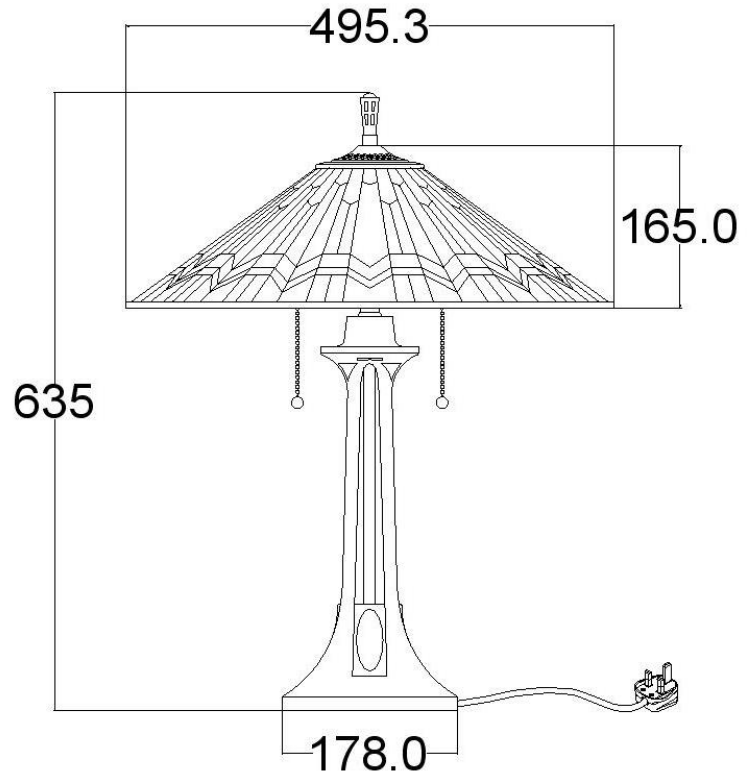

BRAND: Alcott
STYLE: 2Lt Table Lamp

1. Item Code	QZ/ALCOTT/TL	23. Maximum Drop	N/a
2. Drawing No.	Alcott QZTFAT6325VA	24. Adjustable?	No
3. Tested?	No	25. Shade/Glass Material	Tiffany Glass Shade
4. Final Sign-off Sample Done?	No	26. Shade Width (mm)	495.3
5. Category	Indoors	27. Shade Height (mm)	165
6. Type	Table Lamp	28. Shade Depth (mm)	495.3
7. Finish	Valiant Bronze	29. Size of Base (mm)	178 x 178
8. IP Rating	N/a	30. Main Material	Steel, Glass
9. Class	I	31. Power Cable Colour	Brown
10. Voltage	240v	32. Power Cable Length (mm)	2438
11. Wattage (1)	2 x Max 60w	33. Chain Length (mm)	N/a
12. Wattage (2)	N/a	34. Rod Length (mm)	N/a
13. Lamp Holder Type (1)	2 x E27	35. PIR	No
14. Lamp Holder Type (2)	N/a	36. Switch Type and location	Pull Chain Switch under Shade
15. No. of Lamps	2	37. Connection Method	N/a
16. Lamp Supplied	No	38. Plug Type	3 pin UK
17. Dimmable?	Dependent on Lamp	39. Plug Colour	Black
18. Lumen Output & Colour Temp	N/a	40. Product Weight (kg)	5.3
19. Overall Width/Diameter (mm)	495.3	41. Carton Dimensions (mm)	597 x 584 x 279
20. Overall Height (mm)	635	42. Carton Weight (kg)	6.54
21. Overall Depth (mm)	495.3	43. Notes 1	
22. Minimum Drop	N/a	44. Notes 2	