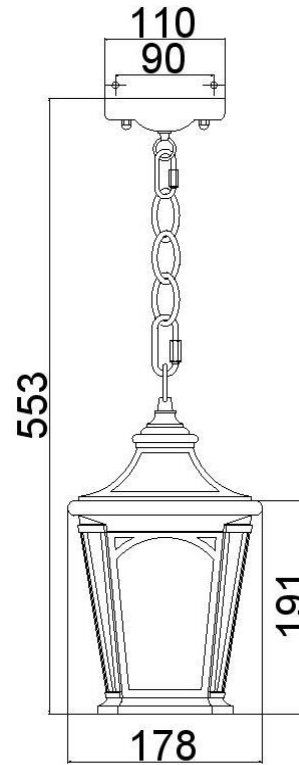

BRAND: Bedford
STYLE: | LtPendant

1. Item Code	QZ/BEDFORD8/S	23. Maximum Drop	2451
2. Drawing No.	BFD1910K - Bedford	24. Adjustable?	No
3. Tested?	No	25. Shade/Glass Material	Clear Seedy Glass
4. Final Sign-off Sample Done?	No	26. Shade Width (mm)	178
5. Category	Outdoors	27. Shade Height (mm)	191
6. Type	Pendant	28. Shade Depth (mm)	178
7. Finish	Black	29. Size of Base (mm)	110 x 110
8. IP Rating	IP44	30. Main Material	EPMM
9. Class	I	31. Power Cable Colour	Black
10. Voltage	240v	32. Power Cable Length (mm)	3658
11. Wattage (1)	1 x Max 60w	33. Chain Length (mm)	1981
12. Wattage (2)	N/A	34. Rod Length (mm)	N/A
13. Lamp Holder Type (1)	1 x E27	35. PIR	No
14. Lamp Holder Type (2)	N/A	36. Switch Type and location	N/A
15. No. of Lamps	1	37. Connection Method	IP44 Terminal Block
16. Lamp Supplied	No	38. Plug Type	N/A
17. Dimmable?	Dependent On Lamp	39. Plug Colour	N/A
18. Lumen Output & Colour Temp	N/A	40. Product Weight (kg)	2.7
19. Overall Width/Diameter (mm)	178	41. Carton Dimensions (mm)	230 x 230 x 370
20. Overall Height (mm)	533 (As Shown)	42. Carton Weight (kg)	3.02
21. Overall Depth (mm)	178	43. Notes 1	Glass Bottom Panel
22. Minimum Drop	479	44. Notes 2	