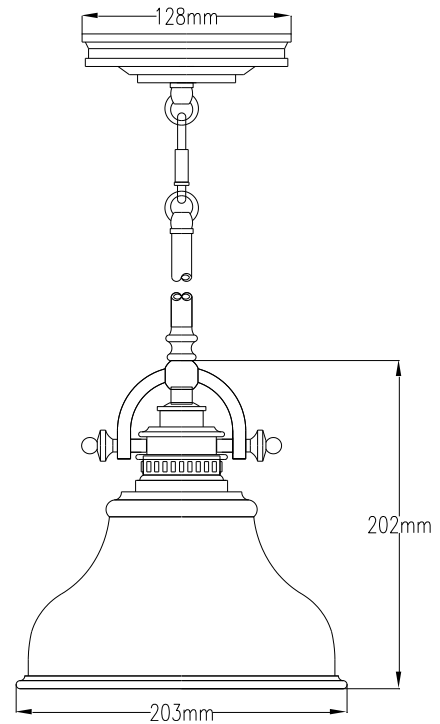

**RANGE: QUOIZEL**
**STYLE: EMERY MINI PENDANT**

1. Item Code	QZ/EMERY/P/S WS	23. Minimum Drop	345
2. Drawing No.	Q-ER1508 REV-B	24. Maximum Drop	1259
3. EAN/Barcode	-	25. Adjustable?	Yes
4. Tested?	No	26. Shade/Glass Material	Frosted Glass
5. Final Sign-off Sample Done?	No	27. Shade Width (mm)	n/a
6. Category	Indoor	28. Shade Height (mm)	n/a
7. Type	Mini Pendant	29. Shade Depth (mm)	n/a
8. Finish	Weathered Brass	30. Size of Back-Plate/Ceiling Rose (mm)	128
9. IP Rating	N/A	31. Main Material	Mild Steel
10. Class	I	32. Power Cable Colour	Brown
11. Voltage	240	33. Power Cable Length (mm)	Adequate To Rod Length
12. Wattage (1)	100	34. Chain Length (mm)	n/a
13. Wattage (2)	n/a	35. Rod Length (mm)	915
14. Lamp Holder Type (1)	E27	36. PIR	No
15. Lamp Holder Type (2)	n/a	37. Switch Type and location	n/a
16. No. of Lamps	1	38. Connection Method	Terminal Block
17. Lamp Supplied	None	39. Plug Type	n/a
18. Dimmable?	Depends On Lamp	40. Plug Colour	n/a
19. Lumen Output	Depends On Lamp	41. Product Weight (kg)	1.2
20. Overall Width/Diameter (mm)	203	42. Carton Dimensions (mm)	-
21. Overall Height (mm)	222	43. Carton Weight (kg)	-
22. Overall Depth (mm)	203	44. Notes	-