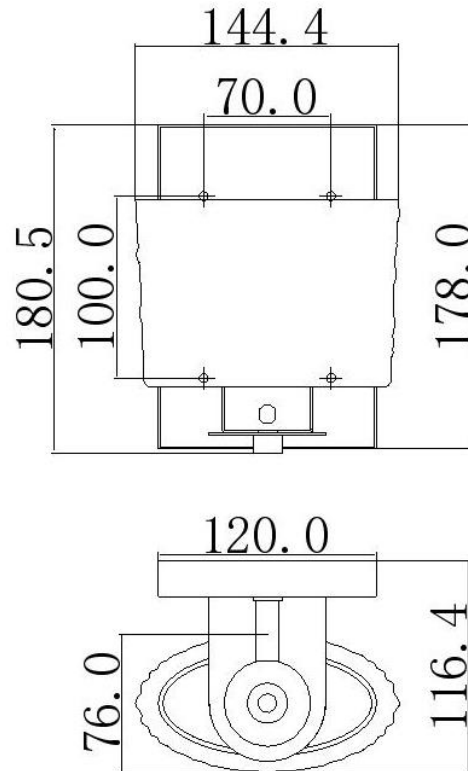

**BRAND: SEAVIEW**
**STYLE: ILT WALL LIGHT**

1. Item Code	QZ/SEAVIEW1 BATH	23. Maximum Drop	N/A
2. Drawing No.	QZ PCSW8601PCLED	24. Adjustable?	NO
3. Tested?	No	25. Shade/Glass Material	RIPPLED FROSTED GLASS
4. Final Sign-off Sample Done?	No	26. Shade Width (mm)	144.4
5. Category	BATHROOM	27. Shade Height (mm)	103
6. Type	WALL LIGHT	28. Shade Depth (mm)	76
7. Finish	BRUSHED NICKEL	29. Size of Back-Plate/Ceiling Rose (mm)	120 x 178
8. IP Rating	IP44	30. Main Material	STEEL & GLASS
9. Class	I	31. Power Cable Colour	N/A
10. Voltage	240V	32. Power Cable Length (mm)	200
11. Wattage (1)	1 x 3.5w	33. Chain Length (mm)	N/A
12. Wattage (2)	N/A	34. Rod Length (mm)	N/A
13. Lamp Holder Type (1)	1 X G9 LED	35. PIR	NO
14. Lamp Holder Type (2)	N/A	36. Switch Type and location	N/A
15. No. of Lamps	1	37. Connection Method	IP44 Terminal Block on 200mm Tail
16. Lamp Supplied	YES	38. Plug Type	N/A
17. Dimmable?	NOT WITH LAMP SUPPLIED	39. Plug Colour	N/A
18. Lumen Output & Colour Temp	LAMP: 320LM & 3000K	40. Product Weight (kg)	1.3
19. Overall Width/Diameter (mm)	144.4	41. Carton Dimensions (mm)	310 x 200 x 205
20. Overall Height (mm)	180.5	42. Carton Weight (kg)	1.7
21. Overall Depth (mm)	166.4	43. Notes 1	
22. Minimum Drop	N/A	44. Notes 2	