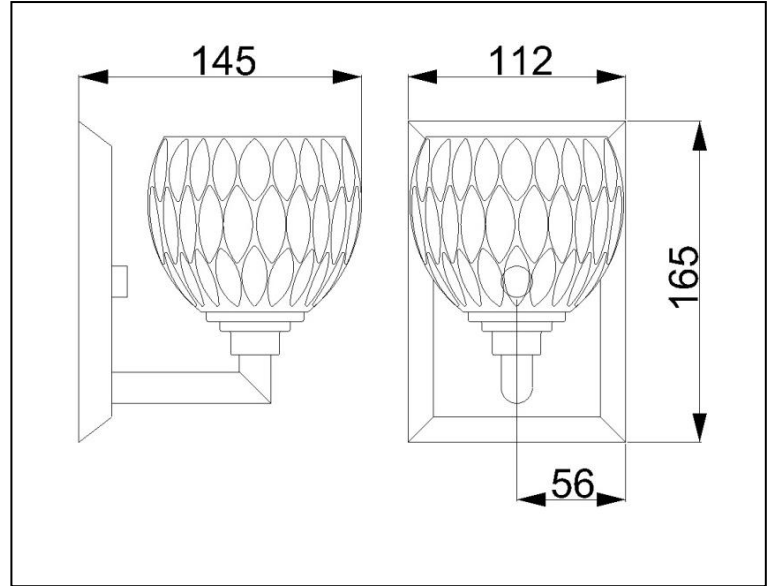

BRAND: Serena
STYLE: 1 arm bathroom wall light

1. Item Code	QZ/SERENAI BATH	23. Maximum Drop	N/A
2. Drawing No.	QZ PCSA860I Serena I	24. Adjustable?	No
3. Tested?	No	25. Shade/Glass Material	Clear glass
4. Final Sign-off Sample Done?	No	26. Shade Width (mm)	110
5. Category	Indoors	27. Shade Height (mm)	90
6. Type	Wall	28. Shade Depth (mm)	110
7. Finish	Polished Chrome	29. Size of Back-Plate/Ceiling Rose (mm)	165 x 112
8. IP Rating	IP44	30. Main Material	Mild steel + Glass
9. Class	I	31. Power Cable Colour	Blue / brown
10. Voltage	240v	32. Power Cable Length (mm)	Supplied with 200mm tail
11. Wattage (1)	3.5w LED	33. Chain Length (mm)	N/A
12. Wattage (2)	N/A	34. Rod Length (mm)	N/A
13. Lamp Holder Type (1)	G9	35. PIR	No
14. Lamp Holder Type (2)	N/A	36. Switch Type and location	N/A
15. No. of Lamps	1	37. Connection Method	IP44 terminal block
16. Lamp Supplied	Yes	38. Plug Type	N/A
17. Dimmable?	Not with lamps supplied	39. Plug Colour	N/A
18. Lumen Output & Colour Temp	(Lamp) 320lm and 3000k	40. Product Weight (kg)	Unknown
19. Overall Width/Diameter (mm)	112	41. Carton Dimensions (mm)	219mm x 200mm x 171mm
20. Overall Height (mm)	165	42. Carton Weight (kg)	Unknown
21. Overall Depth (mm)	145	43. Notes 1	Supplied with 1 x G9 LED lamp
22. Minimum Drop	N/A	44. Notes 2	Can be mounted up or down