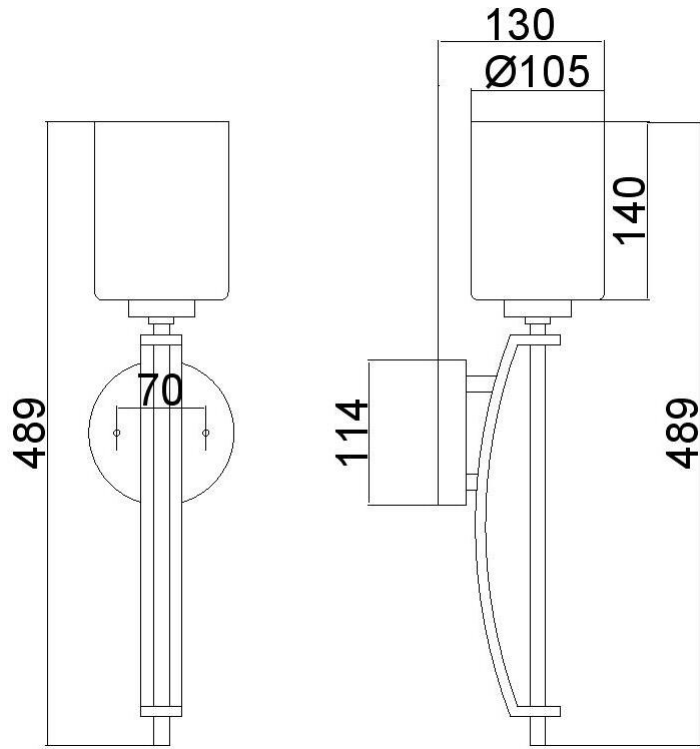

BRAND: TAYLOR
STYLE: ILT WALL LIGHT LARGE

1. Item Code	QZ/TAYLORIL BATH	23. Maximum Drop	N/A
2. Drawing No.	QZTY8501C REV-A - Taylor	24. Adjustable?	NO
3. Tested?	No	25. Shade/Glass Material	ETCHED OPAL GLASS
4. Final Sign-off Sample Done?	No	26. Shade Width (mm)	105
5. Category	Bathroom	27. Shade Height (mm)	140
6. Type	WALL LIGHT	28. Shade Depth (mm)	105
7. Finish	CHROME	29. Size of Back-Plate/Ceiling Rose (mm)	114 x 114
8. IP Rating	IP44	30. Main Material	STEEL
9. Class	I	31. Power Cable Colour	N/A
10. Voltage	240V	32. Power Cable Length (mm)	200
11. Wattage (1)	1 X 3.5W	33. Chain Length (mm)	N/A
12. Wattage (2)	N/A	34. Rod Length (mm)	N/A
13. Lamp Holder Type (1)	1 X G9 LED	35. PIR	NO
14. Lamp Holder Type (2)	N/A	36. Switch Type and location	N/A
15. No. of Lamps	1	37. Connection Method	IP44 Terminal Block on 200mm Tail
16. Lamp Supplied	YES	38. Plug Type	N/A
17. Dimmable?	NOT WITH LAMP SUPPLIED	39. Plug Colour	N/A
18. Lumen Output & Colour Temp	LAMPS: 320LM & 3000K	40. Product Weight (kg)	1.4KG
19. Overall Width/Diameter (mm)	114	41. Carton Dimensions (mm)	520 x 175 x 195
20. Overall Height (mm)	489	42. Carton Weight (kg)	2.27
21. Overall Depth (mm)	130	43. Notes 1	
22. Minimum Drop	N/A	44. Notes 2	