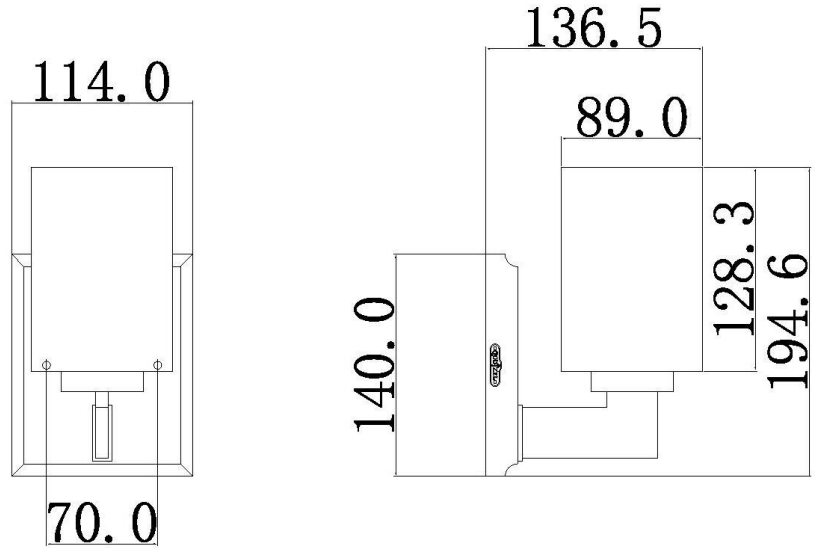

BRAND: TAYLOR
STYLE: ILT WALL LIGHT SMALL

1. Item Code	QZ/TAYLORIS BATH	23. Maximum Drop	N/A
2. Drawing No.	QZTY8601C REV-A - Taylor	24. Adjustable?	NO
3. Tested?	No	25. Shade/Glass Material	ETCHED OPAL GLASS
4. Final Sign-off Sample Done?	No	26. Shade Width (mm)	89
5. Category	Bathroom	27. Shade Height (mm)	128.3
6. Type	WALL LIGHT	28. Shade Depth (mm)	89
7. Finish	CHROME	29. Size of Back-Plate/Ceiling Rose (mm)	114 x 140
8. IP Rating	IP44	30. Main Material	STEEL
9. Class	TBC	31. Power Cable Colour	N/A
10. Voltage	240V	32. Power Cable Length (mm)	200
11. Wattage (1)	1 X 3.5W	33. Chain Length (mm)	N/A
12. Wattage (2)	N/A	34. Rod Length (mm)	N/A
13. Lamp Holder Type (1)	1 X G9 LED	35. PIR	NO
14. Lamp Holder Type (2)	N/A	36. Switch Type and location	N/A
15. No. of Lamps	1	37. Connection Method	IP44 Terminal Block on 200mm Tail
16. Lamp Supplied	YES	38. Plug Type	N/A
17. Dimmable?	NOT WITH LAMP SUPPLIED	39. Plug Colour	N/A
18. Lumen Output & Colour Temp	LAMPS: 320LM & 3000K	40. Product Weight (kg)	0.7KG
19. Overall Width/Diameter (mm)	114	41. Carton Dimensions (mm)	185 x 165 x 255
20. Overall Height (mm)	194.6	42. Carton Weight (kg)	2
21. Overall Depth (mm)	136.5	43. Notes 1	
22. Minimum Drop	N/A	44. Notes 2	