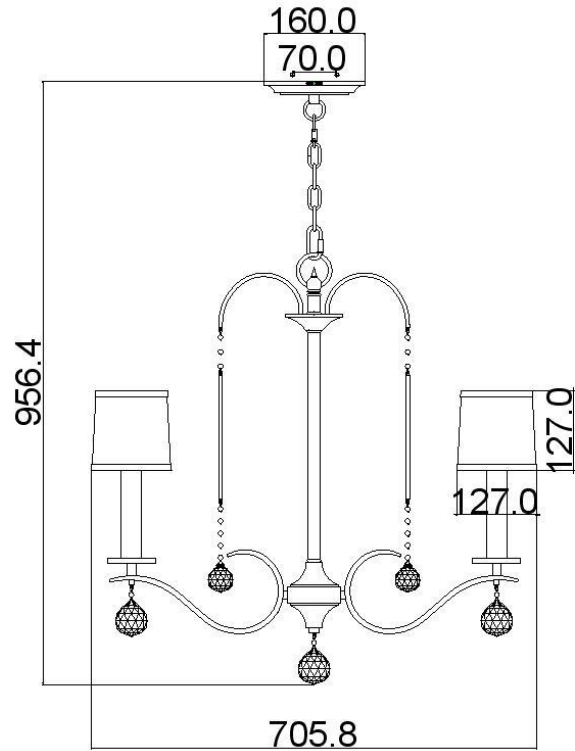

BRAND: WHITNEY
STYLE: 5LT CHANDELIER

1. Item Code	QZ/WHITNEY5	23. Maximum Drop	1994
2. Drawing No.	QZWHI5005IS REV-A - Whitney	24. Adjustable?	YES – Height Adjustable
3. Tested?	No	25. Shade/Glass Material	WHITE ORGANZA SHADE
4. Final Sign-off Sample Done?	No	26. Shade Width (mm)	127
5. Category	INDOORS	27. Shade Height (mm)	127
6. Type	CHANDELIER	28. Shade Depth (mm)	127
7. Finish	IMPERIAL SILVER	29. Size of Back-Plate/Ceiling Rose (mm)	160 X 160
8. IP Rating	N/A	30. Main Material	STEEL
9. Class	I	31. Power Cable Colour	Silver
10. Voltage	240V	32. Power Cable Length (mm)	Supplied with enough for Max Drop
11. Wattage (1)	5 X 40W	33. Chain Length (mm)	1219
12. Wattage (2)	N/A	34. Rod Length (mm)	N/A
13. Lamp Holder Type (1)	5 X E14	35. PIR	NO
14. Lamp Holder Type (2)	N/A	36. Switch Type and location	N/A
15. No. of Lamps	5	37. Connection Method	TERMINAL BLOCK
16. Lamp Supplied	NO	38. Plug Type	N/A
17. Dimmable?	DEPENDENT ON LAMP	39. Plug Colour	N/A
18. Lumen Output & Colour Temp	N/A	40. Product Weight (kg)	6.1
19. Overall Width/Diameter (mm)	705.8	41. Carton Dimensions (mm)	760 x 760 x 205
20. Overall Height (mm)	956.4 (As Shown)	42. Carton Weight (kg)	8.5
21. Overall Depth (mm)	705.8	43. Notes 1	
22. Minimum Drop	785	44. Notes 2	