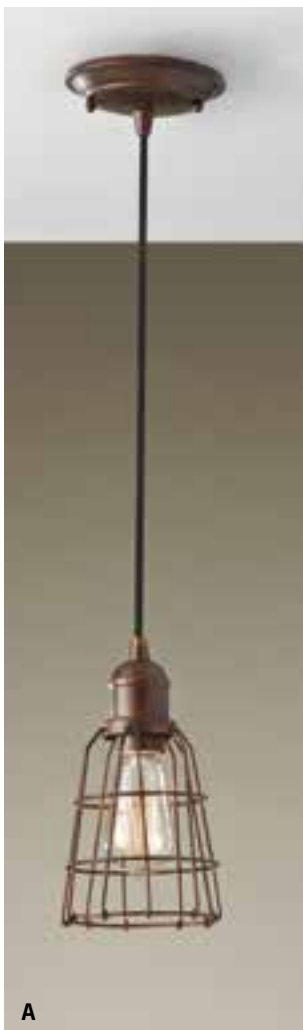

Urban Renewal

A FE/URBANRWL/P/D
(FE/P1246PRZ)
Mini Pendant
H 233mm | W 132mm
1x E27 100W
4500mm Black Cord Included

G FE/URBANRWL/P/B
(FE/P1242AF)
Mini Pendant
H 235mm | W 254mm
1x E27 100W
4500mm Black Cord Included

H FE/URBANRWL/P/C
(FE/P1243WZC)
Mini Pendant
H 124mm | W 254mm
1x E27 100W
Adj H 177mm - 1244mm
(3) 305mm stems & (1) 152mm stem included

I FE/URBANRWL/P/E
(FE/P1236ASTB)
Mini Pendant
H 92mm | W 302mm
1x E27 100W
4500mm Black Cord Included

K FE/URBANRWL/P/A
(FE/P1241BZP)
Mini Pendant
H 179mm | W 254mm
1x E27 100W
4500mm Black Cord Included

Features

Finish: Parisian Bronze

Finish: Antique Forged Iron

Finish: Weathered Zinc

Finish: Astral Bronze

Finish: Bronze Patina