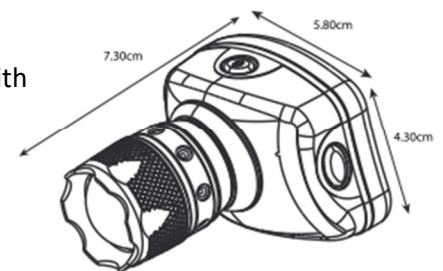

**SPECIFICATIONS**

Lumens	180 (high beam), 90 (low beam)
Run Time (hours) down to approx 10% of full lumens	Min. 8 (high beam), 30 (low beam)
Beam distance (m)	Up to 150
Beam width from 1 m distance (m)	0.7 (flood beam), 0.4 (spot beam)
IP Rating	44
Operating Temperature Range	-5°C to +40°C

GENERAL INFORMATION

Headlamp weight (g)	115 incl batteries
Headlamp dimensions (cm)	Diam. 2.7 x 6.6 (from forehead to end of cylinder)
EAN Code	57 03296 70008 5
Harmonized Standard Code	8513100000

PACKAGING:

Description	"PRO" design printed window box with hanger hole
Box Size (cm)	12.8 x 9.2 x 5.4
Box weight (g)	200
Qty / Carton (pcs)	50
Carton Size (cm)	49 x 28 x 2
Carton Weight (kg)	10.7

**FEATURES**

- Durable, lightweight headlamp
- Zoom function
- 3 digital light modes: High beam (100%), low beam (50%), flash
- Adjustable beam angle (4 steps, max. 80°)
- Soft pad and high specification elastic strap for highest convenience
- Complete with batteries