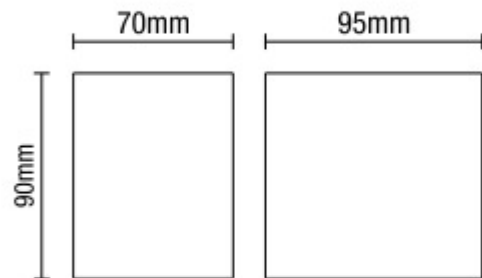

Iona 1 Light Outdoor Wall Light - Black

CZ-35704-BLK

The Iona 1 Light Outdoor Wall Light in black is the perfect blend of simplicity, style, and effectiveness. With its sleek, modern design and curved edges, this light adds a contemporary and minimalist touch to your outdoor spaces. The black finish enhances its urban, metallic aesthetic, creating a clean, fresh look for your home's exterior. The light is directed outward from the base, providing focused, task-oriented illumination, ideal for lighting pathways, seating areas, or any outdoor space where you need practical lighting. Its purposeful design makes it a versatile choice for adding both style and functionality to your exterior lighting setup.

TECHNICAL DATA

| | |
|-------------------------------|-------------------|
| Material | ABS/Polycarbonate |
| Colour | Black |
| Bulb Type | GU10 |
| Bulb Shape | GU10 LED |
| IP Rating | IP44 |
| Colour Temperature (k) | NA |
| Max Wattage (W) | 5w |
| Lumen Output (lm) | NA |
| Number of Bulbs | 1 |
| Fittings Class | II |