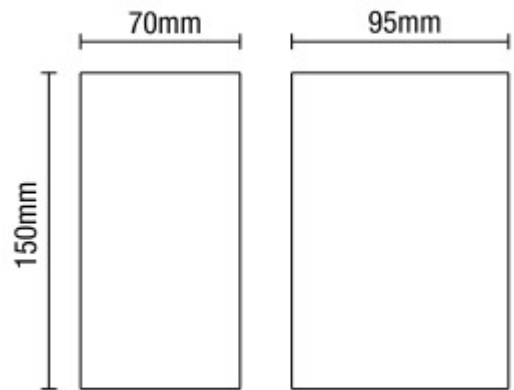

Iona 2 Light Up and Down Outdoor Wall Light - Black

CZ-35705-BLK

The Iona Up & Down Outdoor Wall Light in Black combines practicality and style, offering both effective illumination and a modern look for your home's exterior. The sleek, slim design fits discreetly on the wall, complementing any architectural style while providing a beautiful spread of light both upwards and downwards. The light not only enhances the ambiance of your outdoor spaces but also adds an extra layer of security by deterring unwanted visitors.

TECHNICAL DATA

Material	ABS/Polycarbonate
Colour	Black
Bulb Type	GU10
Bulb Shape	GU10 LED
IP Rating	IP44
Colour Temperature (k)	NA
Max Wattage (W)	5w
Lumen Output (lm)	NA
Number of Bulbs	2
Fittings Class	II