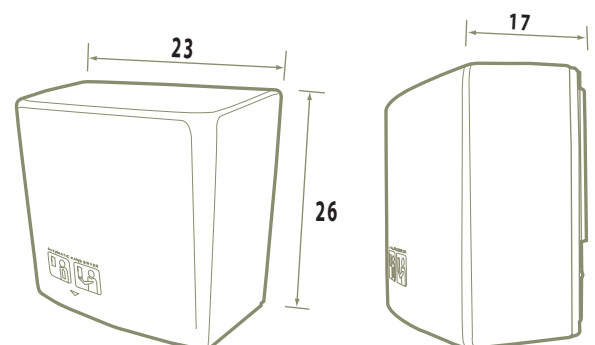

- Hard duty metal shell
- Operated by automatic sensor
- Stylish look
- High speed drying
- Low noise
- Protection again overheat
- 1 year guarantee
- CE certified

Specification...

Power:	1600W
Voltage:	AC 220v / 50 Hz
Cover material:	Steel
Net Weight:	4 Kg
Motor:	2800 r.p.m.
Power:	54 W
Temp:	80°c