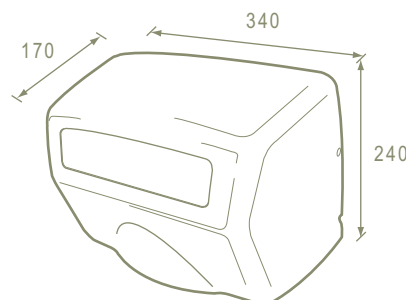

Specification...

Power:	2000W
Voltage:	AC 220v / 50 Hz
Cover material:	Steel
Net Weight:	5.6 Kg
Motor:	4800-5500 r.p.m.
Power:	54 W
Temp:	80°C
Sensing distance:	15 - 25cm
Over-heat protection:	65°C ± 5°C
Delay time on/off:	3 ± 1 second
Dimensions(mm):	340 x 240 x 170